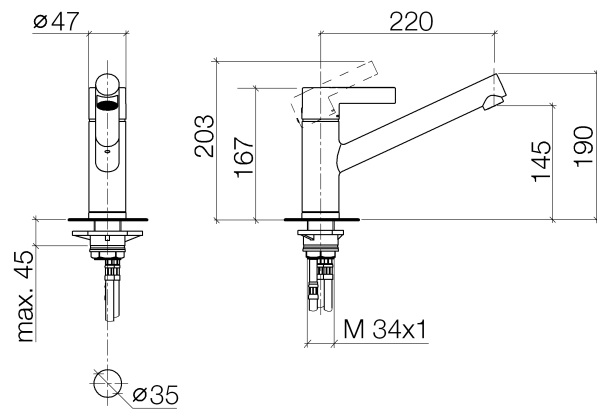

Kitchen

eno Single-lever mixer

Article number: 33800760

Product specifications

• **8-5/8" Projection**

- Swivel spout 130°
- Areated stream
- Total height 6-5/8"
- Height to aerator/spout outlet 5-3/4"
- 1-3/8" hole diameter
- 2x 3/8" US flexible supply lines
- Water flow rate limited to max. 1.5 gpm
- low lead compliant

(ADA)

Combination with hand spray set or profi hand spray set not possible.

Surfaces

- chrome 33800760-000010
- matt platinum 33800760-060010

Exploded assembly drawing

Kitchen

eno Single-lever mixer

Article number: 33800760

Order quantity

No.	Article number	Name	Installation quantity
1	092076001ff	handle	1
2	09312010990	plug	1
3	09311103090	pin	1
4	092830012ff	cover	1
5	09141010290	seal	1
6	09240427090	nut	1
7	09141003190	seal	1
8	0428101480090	accessories	1
9	9015050620090	cartridge	1
10	09141003890	seal	1
11	09303011290	screw	1
12	091976002ff	sleeve	1
13	09141010090	seal	1
14	09240416410ff	nipple	1
15	90230102607ff	aerator	1
16	09141502990	ring	2
17	09281014490	ring	1
18	09141003490	seal	1
19	092776001ff	rosette	1
20	0430110387590	fixing set	1
21	0430040160090	hose	2
22	09184009090	sleeve	1
23	09311109190	pin	1
24	09300903190	key	1