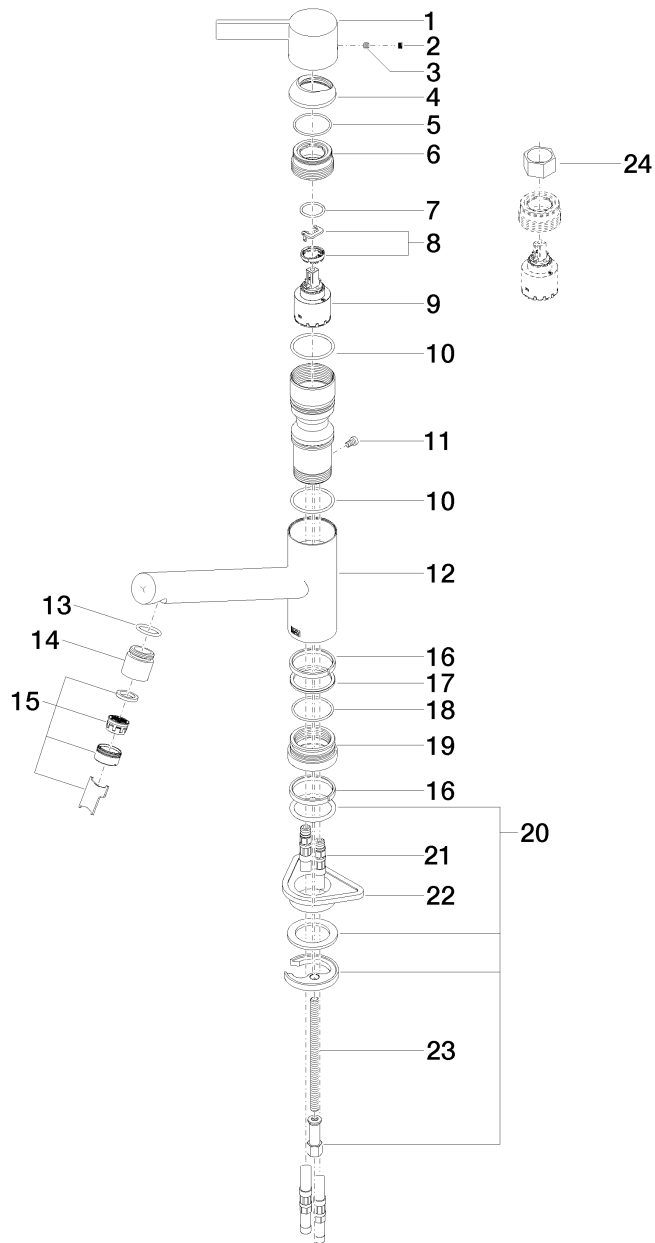

Kitchen

eno Single-lever mixer

Article number: 33800760

Product specifications

• **8-5/8" Projection**

- Swivel spout 130°
- Areated stream
- Total height 6-5/8"
- Height to aerator/spout outlet 5-3/4"
- 1-3/8" hole diameter
- 2x 3/8" US flexible supply lines
- Water flow rate limited to max. 1.5 gpm
- low lead compliant

(ADA)

Combination with hand spray set or profi hand spray set not possible.

Surfaces

- chrome 33800760-000010
- matt platinum 33800760-060010

Exploded assembly drawing

Kitchen

eno Single-lever mixer

Article number: 33800760

Order quantity

No.	Article number	Name	Installation quantity
1	092076001ff	handle	1
2	09312010990	plug	1
3	09311103090	pin	1
4	092830012ff	cover	1
5	09141010290	seal	1
6	09240427090	nut	1
7	09141003190	seal	1
8	0428101480090	accessories	1
9	9015050620090	cartridge	1
10	09141003890	seal	1
11	09303011290	screw	1
12	091976002ff	sleeve	1
13	09141010090	seal	1
14	09240416410ff	nipple	1
15	90230102607ff	aerator	1
16	09141502990	ring	2
17	09281014490	ring	1
18	09141003490	seal	1
19	092776001ff	rosette	1
20	0430110387590	fixing set	1
21	0430040160090	hose	2
22	09184009090	sleeve	1
23	09311109190	pin	1
24	09300903190	key	1