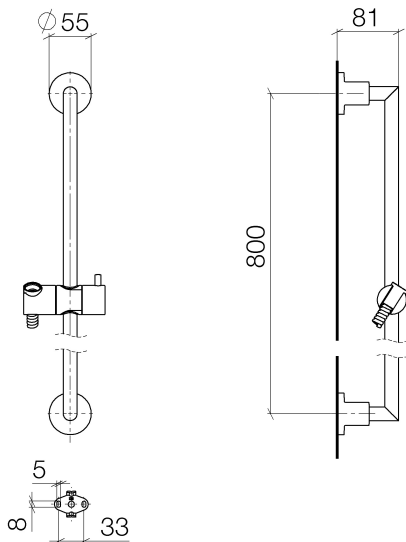

Bathtub - Tara.
Slide bar set - polished chrome
Article number: 26 413 892-00

- Slide bar
- Hole diameter 18 mm
- Flanges, diameter 2-1/8"
- Center to center 31-1/2"
- Metal shower hose 68-7/8" with anti-twist device
- Shower hose connection 3/8"
- NOTE: Hand shower sold separately. Please see hand shower options under the miscellaneous articles section of each series.

polished chrome

Dimensional drawing

All dimensions in mm / inch = mm x 0,0394

Bathtub - Tara.

Slide bar set - polished chrome

Article number: 26 413 892-00

Bathtub - Tara.
Slide bar set - polished chrome
Article number: 26 413 892-00

Recommended article

35 080 970-90 0010
Rough-in adapter -

28 450 625-00
Wall elbow - polished chrome

Bathtub - Tara.
Slide bar set - polished chrome
Article number: 26 413 892-00

Spare parts list

Number	Item Number	Designation	Number of units
1	05 17 20 739 00 90	fixing set	2
2	09 30 30 071 90	screw	2
3	09 30 11 046 90	disc	2
4	08 17 89 505-00	holder	2
5	04 31 11 113 00 90	pin	2
6	05 28 22 590 00-00	bar	1
7	12 580 970-00	Slider - polished chrome	1
8	28 322 970-00	Metal shower hose 1/2" x 3/8" x 68-7/8" - polished chrome	1