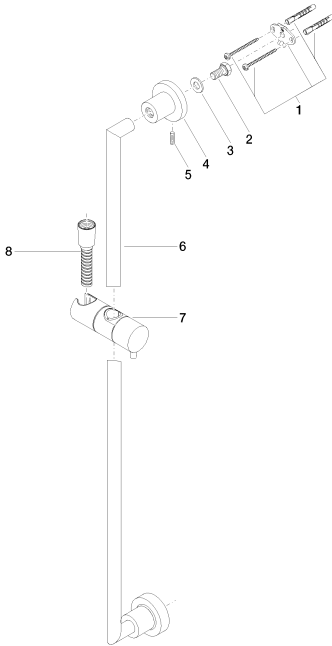

Bathtub - Tara.
Slide bar set - polished chrome
Article number: 26 413 892-00

- Slide bar
- Hole diameter 18 mm
- Flanges, diameter 2-1/8"
- Center to center 31-1/2"
- Metal shower hose 68-7/8" with anti-twist device
- Shower hose connection 3/8"
- NOTE: Hand shower sold separately. Please see hand shower options under the miscellaneous articles section of each series.

polished chrome

Dimensional drawing

All dimensions in mm / inch = mm x 0,0394

Bathtub - Tara.

Slide bar set - polished chrome

Article number: 26 413 892-00

Bathtub - Tara.
Slide bar set - polished chrome
Article number: 26 413 892-00

Recommended article

35 080 970-90 0010
Rough-in adapter -

28 450 625-00
Wall elbow - polished chrome

Bathtub - Tara.
Slide bar set - polished chrome
Article number: 26 413 892-00

Spare parts list

Number	Item Number	Designation	Number of units
1	05 17 20 739 00 90	fixing set	2
2	09 30 30 071 90	screw	2
3	09 30 11 046 90	disc	2
4	08 17 89 505-00	holder	2
5	04 31 11 113 00 90	pin	2
6	05 28 22 590 00-00	bar	1
7	12 580 970-00	Slider - polished chrome	1
8	28 322 970-00	Metal shower hose 1/2" x 3/8" x 68-7/8" - polished chrome	1