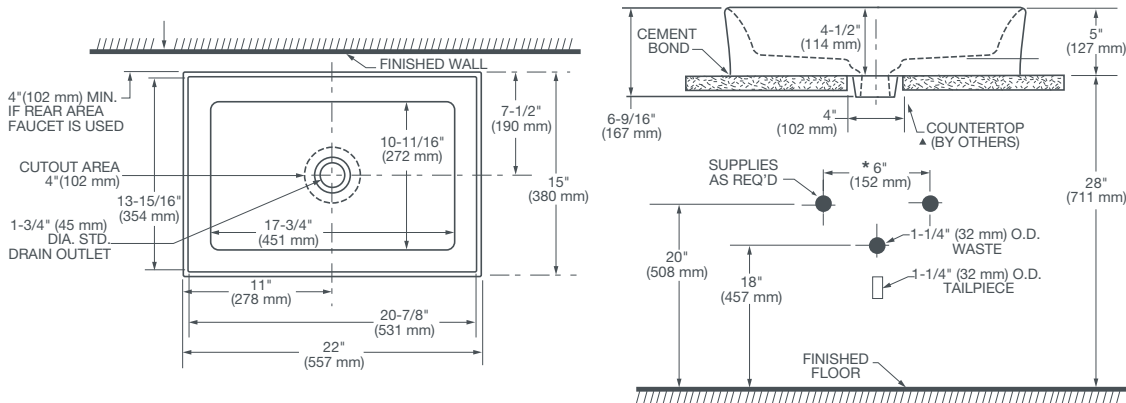

POP™

RECTANGLE

VESSEL LAVATORY

D20080022.XXX

FEATURES

- Fine fire clay construction with ceramic drain cap
- Contemporary rectangle basin design with a crisp light look
- For use with most vessel faucets
- Center drain sold separately
- Works with any standard grid drain (drain not included)
- Above counter installation
- Made in Turkey

DIMENSIONS

NOMINAL DIMENSIONS

22" x 15" (557 mm x 380 mm)
5" (127 mm) height above counter

BOWL INSIDE DIMENSIONS

17-3/4" (451 mm) wide
15" (380 mm) front to back
4-1/2" (114 mm) deep

COLORS/FINISHES

Canvas White (415), Matte Black (059), Black (178),
Chenille Gray (425)

SEPARATE COMPONENTS

7381350-200.4150A

Pop Vessel Drain Cap - CWH

COMPLIANCE CERTIFICATIONS

Meets or Exceeds ASME A112.19.2-2008/CSA B45.1-8

NOTES:

Dimensions shown for location supplies and "P" trap are suggested. Provide suitable reinforcement for all wall supports. Slab/pedestal anchors and mounting features to be furnished by others. Fittings not included with fixture and must be ordered separately. Installation Instructions supplied with lavatory.

IMPORTANT:

Dimensions of fixtures are nominal and may vary within the range of tolerance established by ANSI standards. These measurements are subject to change or cancellation. No responsibility is assumed for use of superseded or voided pages.