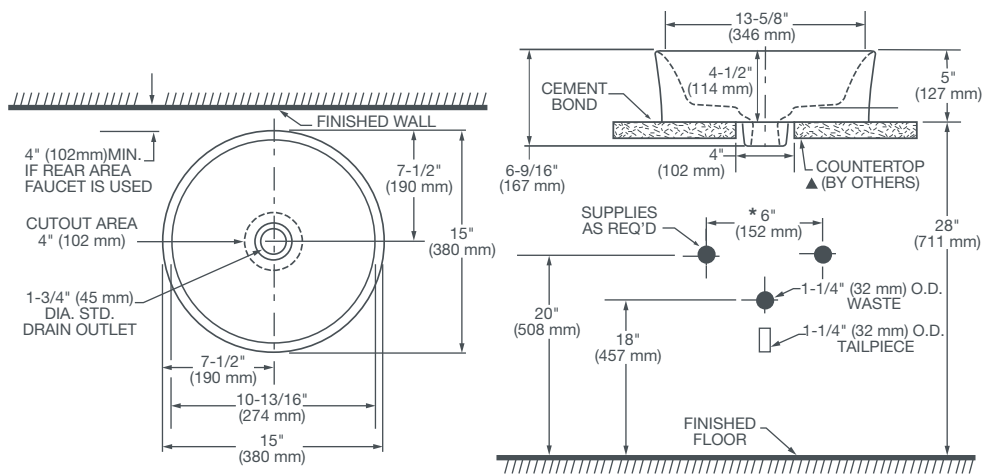

DIMENSIONS

NOMINAL DIMENSIONS

- 15" (380 mm) diameter
- 5" (127 mm) height above counter
- 1/2" (13 mm) outer wall thickness

BOWL INSIDE DIMENSIONS

- 10-13/16" (274 mm) diameter
- 4-1/2" (114 mm) deep

COLORS/FINISHES

Canvas White (415), Matte Black (059), Black (178), Chenille Gray (425)

SEPARATE COMPONENTS

7381350-200.4150A

Pop Vessel Drain Cap - CWH

COMPLIANCE CERTIFICATIONS

Meets or Exceeds ASME A112.19.2-2008/CSA B45.1-8

NOTES:

Dimensions shown for location supplies and "P" trap are suggested. Provide suitable reinforcement for all wall supports. Slab/pedestal anchors and mounting features to be furnished by others. Fittings not included with fixture and must be ordered separately. Installation Instructions supplied with lavatory.

IMPORTANT:

Dimensions of fixtures are nominal and may vary within the range of tolerance established by ANSI standards. These measurements are subject to change or cancellation. No responsibility is assumed for use of superseded or voided pages.