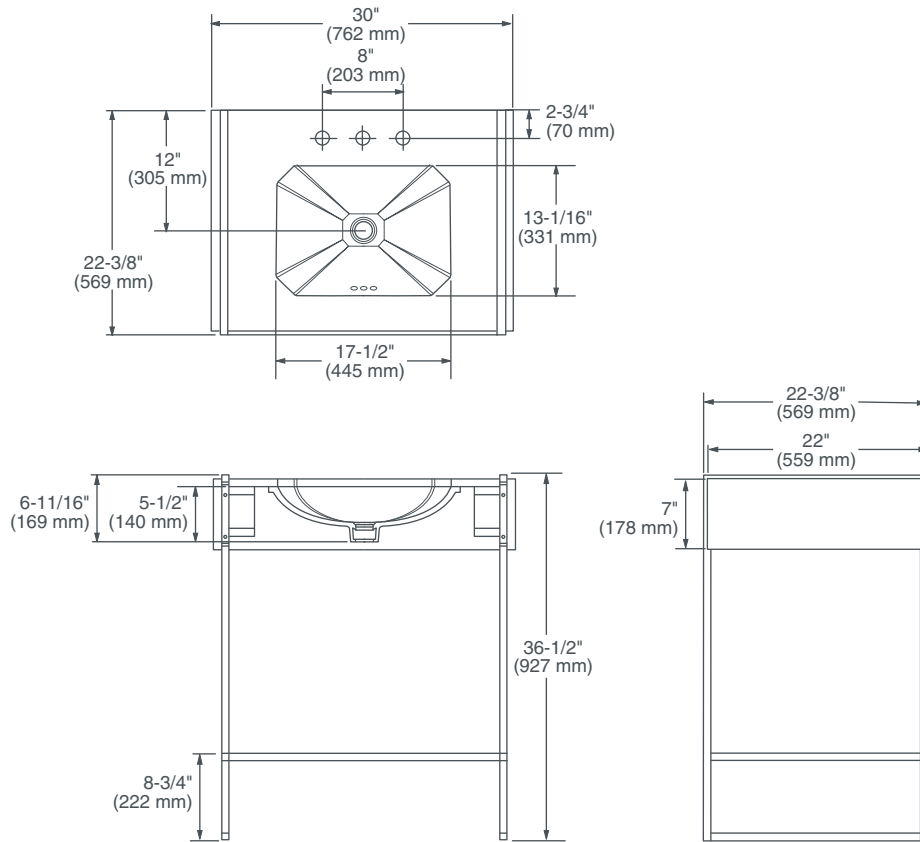

DIMENSIONS

NOMINAL DIMENSIONS

30" x 22-1/2" x 36-1/2" (762 x 572 x 927 mm)

COLORS/FINISHES

Satin Brass (427), Platinum Nickel (150),
Carrara Marble (550)

COMPONENTS

D19080000.550 — Marble Top Console - No Hole

D19080003.550 — Marble Top Console - Three Hole

D21065000.150 — Console Frame - Platinum Nickel

D21065000.427 — Console Frame - Satin Brass

D20205000.415 — Undercounter Lavatory

ROUGH IN DIAGRAM SHOWN
ON NEXT PAGE

DXV BELSHIRE™ CONSOLE

NOTES:

Fittings not included with fixture and must be ordered separately.

Installation Instructions supplied with lavatory.

IMPORTANT:

Dimensions of fixtures are nominal and may vary within the range of tolerance established by ANSI standards.