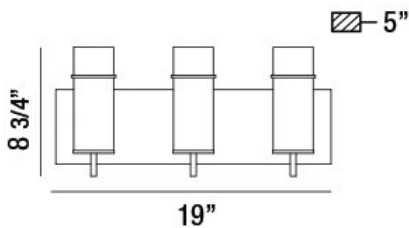

### PRODUCT DETAILS

No.	:	34134-040
Product Color	:	GOLD
Product Material	:	METAL
Shade / Accent Colour	:	CLEAR
Shade / Accent Material	:	GLASS
Width	:	19"
Height	:	8.75"
Ext	:	5"
Weight	:	5.5lbs

### TECHNICAL DETAILS

Canopy / Backplate Length	:	19"
Canopy / Backplate Height	:	1"
Canopy / Backplate Width	:	5"
Mounting	:	Up
Location	:	DAMP
Approval	:	