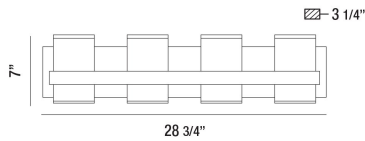

CAMBRIDGE, 29" VANITY LIGHT

PRODUCT DETAILS

No.	:	35656-012
Product Color	:	CHROME
Product Material	:	METAL
Shade / Accent Colour	:	FROSTED
Shade / Accent Material	:	ACRYLIC
Width	:	28.75"
Height	:	7"
Ext	:	3.25"
Weight	:	9lbs

LIGHT SOURCE DETAILS

Light Source Type	:	INTEGRATED LED
Input Voltage	:	120V
Bulb Voltage	:	120V
Total Wattage	:	30W
Total Lumen	:	2400lm
Kelvin	:	3000K
CRI	:	90+
Dimmable	:	Yes

Options Available

ITEM NO.	FINISH	SHADE
35656-012	CHROME	FROSTED

TECHNICAL DETAILS

Canopy / Backplate Length	:	28.25"
Canopy / Backplate Height	:	1.25"
Canopy / Backplate Width	:	4.5"
Mounting	:	Up or Down
Location	:	DAMP
Approval	:	

PROJECT INFORMATION

 Job Name: Date: Type: