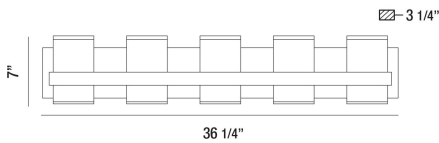

### PRODUCT DETAILS

No.	:	35657-019
Product Color	:	CHROME
Product Material	:	METAL
Shade / Accent Colour	:	FROSTED
Shade / Accent Material	:	ACRYLIC
Width	:	36.25"
Height	:	7"
Ext	:	3.25"
Weight	:	11.2lbs

### TECHNICAL DETAILS

Canopy / Backplate Length	:	35.75"
Canopy / Backplate Height	:	1.25"
Canopy / Backplate Width	:	4.5"
Mounting	:	Up or Down
Location	:	DAMP
Approval	:	