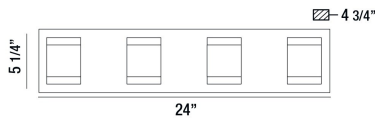

SEATON, 24" VANITY LIGHT

PRODUCT DETAILS

No.	:	35686-019
Product Color	:	CHROME
Product Material	:	METAL
Shade / Accent Colour	:	CLEAR
Shade / Accent Material	:	CRYSTAL-LIKE GLASS
Width	:	24"
Height	:	5.25"
Ext	:	4.75"
Weight	:	8.8lbs

LIGHT SOURCE DETAILS

Light Source Type	:	INTEGRATED LED
Input Voltage	:	120V
Bulb Voltage	:	120V
Total Wattage	:	36W
Total Lumen	:	2880lm
Kelvin	:	3000K
CRI	:	90
Dimmable	:	Yes

Options Available

ITEM NO.	FINISH	SHADE
35686-019	CHROME	CLEAR

TECHNICAL DETAILS

Canopy / Backplate Length	:	24"
Canopy / Backplate Height	:	1.25"
Canopy / Backplate Width	:	5.25"
Location	:	DAMP
Approval	:	

PROJECT INFORMATION

Job Name: Date: Type:

Comments: