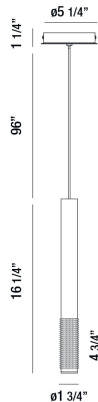

DAVENPORT, 2" ROUND PENDANT

PRODUCT DETAILS

No.	:	35709-022
Product Color	:	BLACK
Product Material	:	METAL
Shade / Accent Colour	:	BLACK
Shade / Accent Material	:	TEXTURED ALUMINUM
Diameter	:	1.75"
Height	:	16.25"
Overall Height	:	113.5"
Weight	:	1.4lbs

LIGHT SOURCE DETAILS

Light Source Type	:	INTEGRATED LED
Input Voltage	:	120V
Bulb Voltage	:	120V
Total Wattage	:	4.3W
Total Lumen	:	255lm
Kelvin	:	3000K
CRI	:	90+
Dimmable	:	No

Options Available

ITEM NO.	FINISH	SHADE
35709-015	WHITE	WHITE
35709-022	BLACK	BLACK
35709-039	GOLD	GOLD
35709-046	CHAMPAGNE	CHAMPAGNE
35709-053	ALUMINUM	ALUMINUM

TECHNICAL DETAILS

Hanging Support Type	:	WIRE
Hanging Support Length	:	96"
Canopy / Backplate Height	:	1.25"
Canopy / Backplate Dia.	:	5.25"
Location	:	DRY
Approval	:	

PROJECT INFORMATION

Job Name: Date: Type: