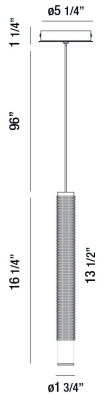

## DAVENPORT, 2" ROUND PENDANT

### PRODUCT DETAILS

No.	:	35710-011
Product Color	:	WHITE
Product Material	:	METAL
Shade / Accent Colour	:	WHITE
Shade / Accent Material	:	TEXTURED ALUMINUM
Diameter	:	1.75"
Height	:	16.25"
Overall Height	:	113.5"
Weight	:	1.5lbs

### LIGHT SOURCE DETAILS

Light Source Type	:	INTEGRATED LED
Input Voltage	:	120V
Bulb Voltage	:	120V
Total Wattage	:	4.3W
Total Lumen	:	255lm
Kelvin	:	3000K
CRI	:	90+
Dimmable	:	No

### TECHNICAL DETAILS

Hanging Support Type	:	WIRE
Hanging Support Length	:	96"
Canopy / Backplate Height	:	1.25"
Canopy / Backplate Dia.	:	5.25"
Location	:	DRY
Approval	:	
Title 24	:	Yes