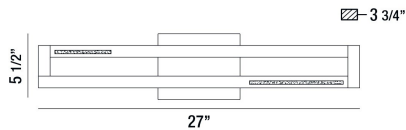

CLINTON, 27" VANITY LIGHT

PRODUCT DETAILS

No.	:	35729-013
Product Color	:	CHROME
Product Material	:	METAL
Shade / Accent Colour	:	CLEAR
Shade / Accent Material	:	CRYSTAL INLAY
Width	:	27"
Height	:	5.5"
Ext	:	3.75"
Weight	:	4.1lbs

LIGHT SOURCE DETAILS

Light Source Type	:	INTEGRATED LED
Input Voltage	:	120V
Bulb Voltage	:	120V
Total Wattage	:	22W
Total Lumen	:	1760lm
Kelvin	:	3000K
CRI	:	90+
Dimmable	:	Yes

Options Available

ITEM NO.	FINISH	SHADE
35729-013	CHROME	CLEAR

TECHNICAL DETAILS

Canopy / Backplate Length	:	1"
Canopy / Backplate Height	:	5.5"
Mounting	:	Up or Down
Location	:	DAMP
Approval	:	

PROJECT INFORMATION

 Job Name: Date: Type:

 Comments: