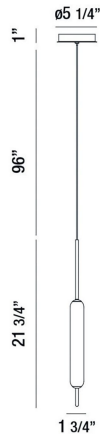

CUMBERLAND, 2" PENDANT

PRODUCT DETAILS

No.	:	37237-028
Product Color	:	ANTIQUE BRASS
Product Material	:	METAL
Shade / Accent Colour	:	WHITE
Shade / Accent Material	:	GLASS
Diameter	:	5.25"
Height	:	21.75"
Overall Height	:	118.75"
Weight	:	1.4lbs

LIGHT SOURCE DETAILS

Light Source Type	:	INTEGRATED LED
Input Voltage	:	120V
Bulb Voltage	:	120V
Socket Type	:	LED
Total Wattage	:	10W
Total Lumen	:	600lm
Kelvin	:	3000K
CRI	:	90
Dimmable	:	Yes

Options Available

ITEM NO.	FINISH	SHADE
37237-011	BLACK	WHITE
37237-028	ANTIQUE BRASS	WHITE
37237-035	SATIN NICKEL	WHITE

TECHNICAL DETAILS

Hanging Support Type	:	WIRE
Hanging Support Length	:	96"
Canopy / Backplate Height	:	1"
Canopy / Backplate Dia.	:	5.25"
Location	:	DRY
Approval	:	
Title 24	:	Yes