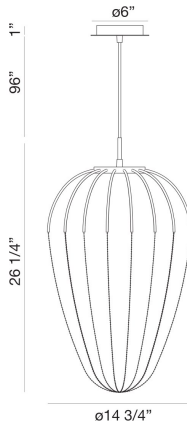

FRUSTA, 3 LT LED PENDANT

PRODUCT DETAILS

No.	:	39326-027
Product Color	:	BLACK
Shade / Accent Colour	:	BLACK
Diameter	:	14.75"
Height	:	27"
Weight	:	7.7lbs

LIGHT SOURCE DETAILS

Number of Bulbs	:	0
Light Source	:	LED
Light Source Type	:	LED
Input Voltage	:	120V
Bulb Voltage	:	120V
Socket Type	:	LED
Total Wattage	:	13.5W
Total Lumen	:	600lm
Kelvin	:	3000K
CRI	:	90
Bulb Included	:	Yes
Dimmable	:	Yes

Options Available

ITEM NO.	FINISH	SHADE
39326-010	GOLD	GOLD
39326-027	BLACK	BLACK

TECHNICAL DETAILS

Hanging Support Type	:	WIRE
Hanging Support Length	:	72"
Canopy / Backplate Height	:	1"
Canopy / Backplate Dia.	:	6"