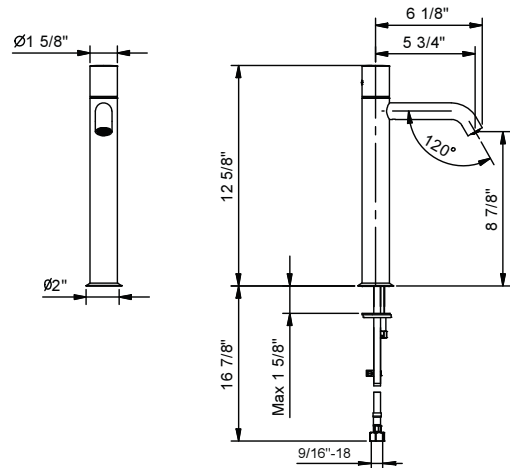

Comments:

Certifications/Awards:

LEAD
FREE