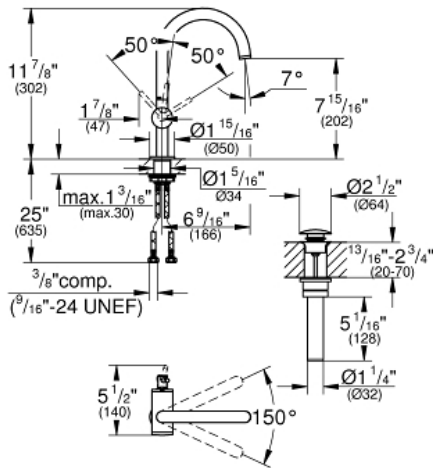

### Product Description:

ATRIO

Single-Handle Bathroom Faucet L-Size

### Standard Specification:

- Single hole installation
- GROHE SilkMove 1.1" (28 mm) ceramic cartridge
- GROHE StarLight finish
- Quick installation system
- Stop limiter
- Push-open 1 1/4" (32mm) waste set
- Stainless steel flex lines
- Flow rate: 4.5 L/min (1.2 gpm)