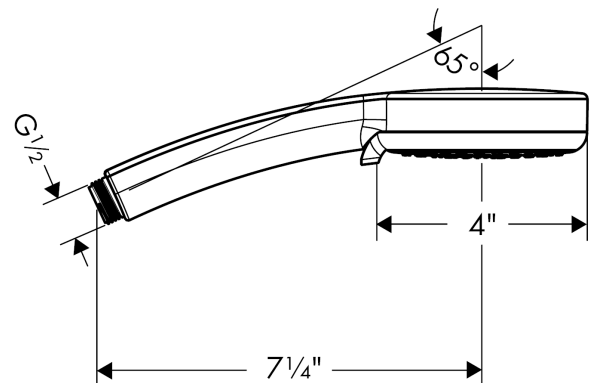

Croma 100
Handshower E 3-Jet, 2.5 GPM
 Finishes : **brushed nickel** Part no. : **04073820**

Description

Features

- 75 no-clog spray channels
- Spray modes: Full, Pulsating Massage, Intense Turbo
- Flow: 2.5 GPM (9.5 L/Min)

Item details

List Price \$ 127.00

Technology

Compliance

Product image

Scale drawing

Croma 100
Handshower E 3-Jet, 2.5 GPM
Finishes : **brushed nickel** Part no. : **04073820**

Exploded drawing

Year of production: >01/08

Croma 100
Handshower E 3-Jet, 2.5 GPM
 Finishes : **brushed nickel** Part no. : **04073820**

Spare parts list

Year of production: >01/08

Pos.	Description	Part no.	Price	PU
1	filter packing	94246000	-	1