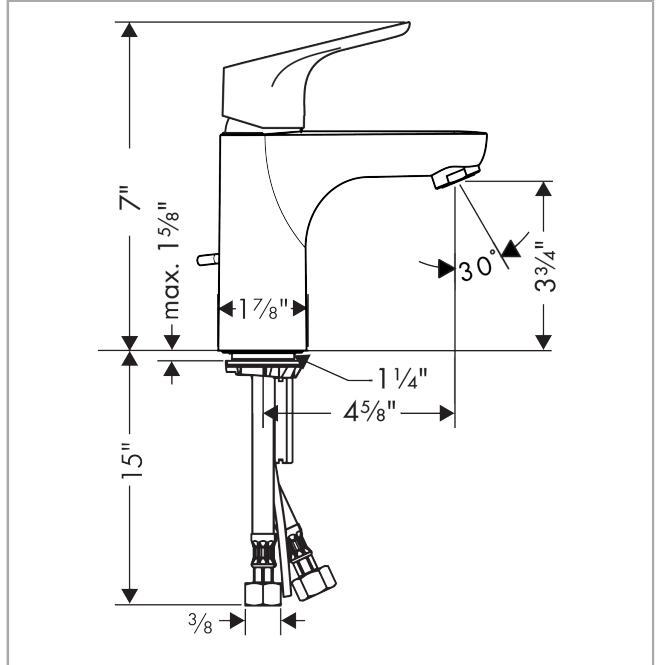

Focus

Single-Hole Faucet 100 with Pop-Up Drain, 1.2 GPM

Finishes : **chrome** Part no. : **04371000**

Description

Features

- Aerated spray
- Flow: 1.2 GPM (4.5 L/Min)
- Ceramic cartridge
- Includes pop-up drain

Item details

List Price \$ 237.00

Technology

Compliance

Product image

Scale drawing

Focus
Single-Hole Faucet 100 with Pop-Up Drain, 1.2 GPM
 Finishes : **chrome** Part no. : **04371000**

Exploded drawing

Year of production: >07/16

Focus**Single-Hole Faucet 100 with Pop-Up Drain, 1.2 GPM**Finishes : **chrome** Part no. : **04371000****Spare parts list**

Year of production: >07/16

Pos.	Description	Part no.	Price	PU
1	handle	98532000	-	1
2	screw cover	96338000	-	1
3	flange	97406000	-	1
4	nut	97209000	-	1
5	cartridge, assy	95646001	-	1
6	locking screw for handle	95140000	-	1
7	seal	95008000	-	1
8	adapter for cartridge	98750000	-	1
9	O-Ring 30x2	98186000	-	1
10	O-ring 35x2	92604000	-	1
11	aerator M24x1 (4,5 l/min)	92877000	-	1
12	seal Ø 42	98722000	-	1
13	fixing set	88508000	-	1
14	connection hose 18½" M8x0,75 3/8"	96321001	-	1
15	pull rod	96657000	-	1
a	pop up waste	88509000	-	1