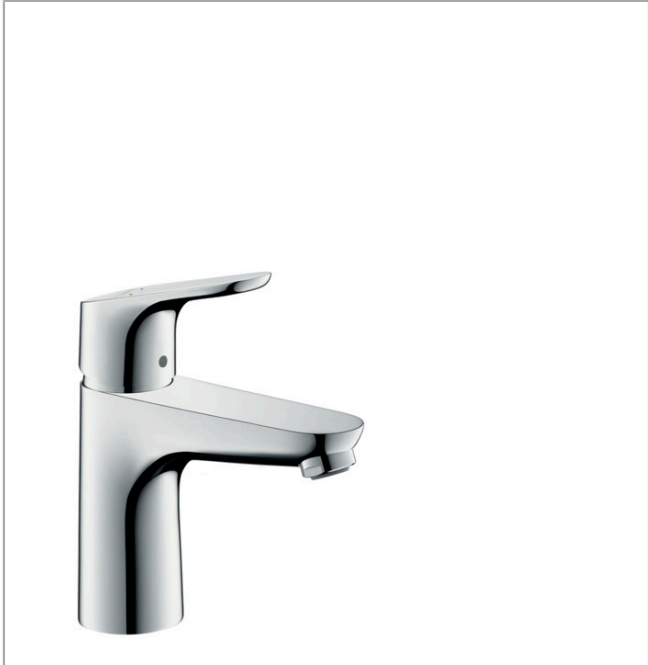

Focus

Single-Hole Faucet 100 with Pop-Up Drain, 1.2 GPM

Finishes : **chrome** Part no. : **04371000**

Description

Features

- Aerated spray
- Flow: 1.2 GPM (4.5 L/Min)
- Ceramic cartridge
- Includes pop-up drain

Item details

List Price \$ 237.00

Technology

Compliance

Product image

Scale drawing

Focus
Single-Hole Faucet 100 with Pop-Up Drain, 1.2 GPM
 Finishes : **chrome** Part no. : **04371000**

Exploded drawing

Year of production: >07/16

Focus**Single-Hole Faucet 100 with Pop-Up Drain, 1.2 GPM**Finishes : **chrome** Part no. : **04371000****Spare parts list**

Year of production: >07/16

Pos.	Description	Part no.	Price	PU
1	handle	98532000	-	1
2	screw cover	96338000	-	1
3	flange	97406000	-	1
4	nut	97209000	-	1
5	cartridge, assy	95646001	-	1
6	locking screw for handle	95140000	-	1
7	seal	95008000	-	1
8	adapter for cartridge	98750000	-	1
9	O-Ring 30x2	98186000	-	1
10	O-ring 35x2	92604000	-	1
11	aerator M24x1 (4,5 l/min)	92877000	-	1
12	seal Ø 42	98722000	-	1
13	fixing set	88508000	-	1
14	connection hose 18½" M8x0,75 3/8"	96321001	-	1
15	pull rod	96657000	-	1
a	pop up waste	88509000	-	1