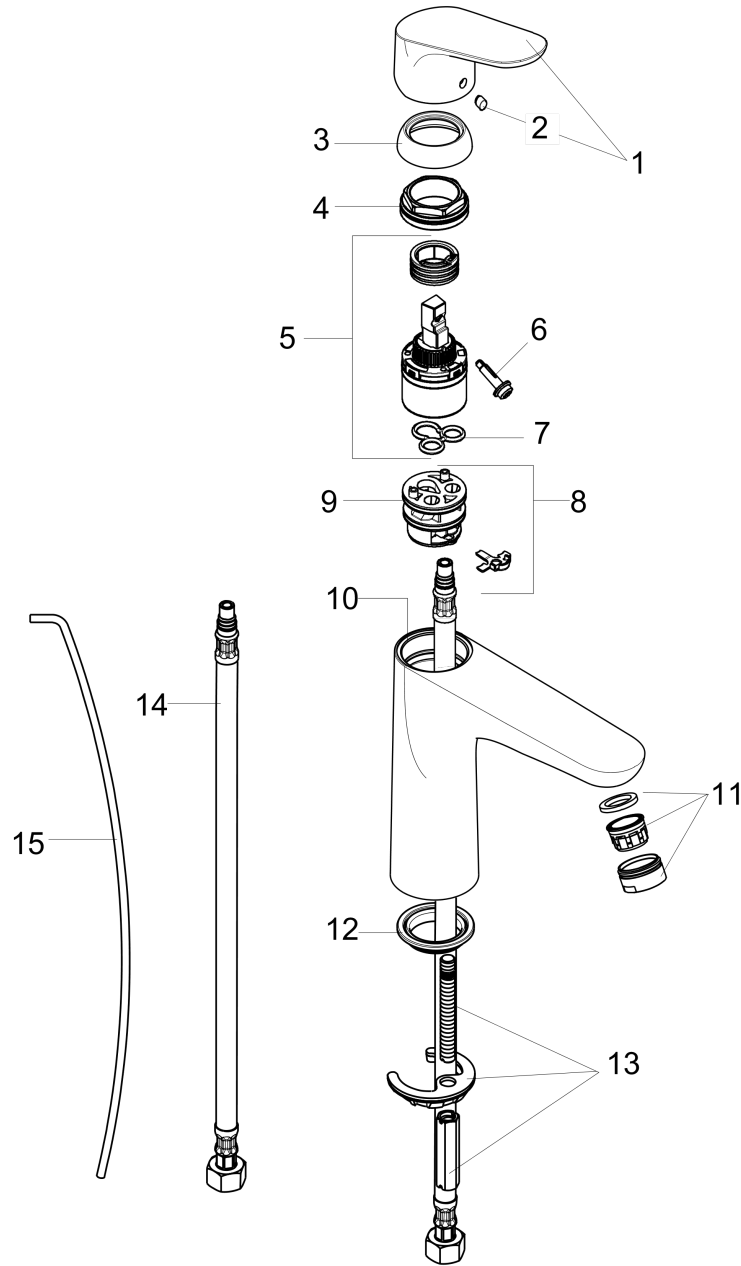

Focus

Single-Hole Faucet 100 with Pop-Up Drain, 1.2 GPM

Finishes : **chrome** Part no. : **04371000**

Description

Features

- Aerated spray
- Flow: 1.2 GPM (4.5 L/Min)
- Ceramic cartridge
- Includes pop-up drain

Item details

List Price \$ 237.00

Technology

Compliance

Product image

Scale drawing

Focus
Single-Hole Faucet 100 with Pop-Up Drain, 1.2 GPM
 Finishes : **chrome** Part no. : **04371000**

Exploded drawing

Year of production: >07/16

Focus**Single-Hole Faucet 100 with Pop-Up Drain, 1.2 GPM**Finishes : **chrome** Part no. : **04371000****Spare parts list**

Year of production: >07/16

Pos.	Description	Part no.	Price	PU
1	handle	98532000	-	1
2	screw cover	96338000	-	1
3	flange	97406000	-	1
4	nut	97209000	-	1
5	cartridge, assy	95646001	-	1
6	locking screw for handle	95140000	-	1
7	seal	95008000	-	1
8	adapter for cartridge	98750000	-	1
9	O-Ring 30x2	98186000	-	1
10	O-ring 35x2	92604000	-	1
11	aerator M24x1 (4,5 l/min)	92877000	-	1
12	seal Ø 42	98722000	-	1
13	fixing set	88508000	-	1
14	connection hose 18½" M8x0,75 3/8"	96321001	-	1
15	pull rod	96657000	-	1
a	pop up waste	88509000	-	1