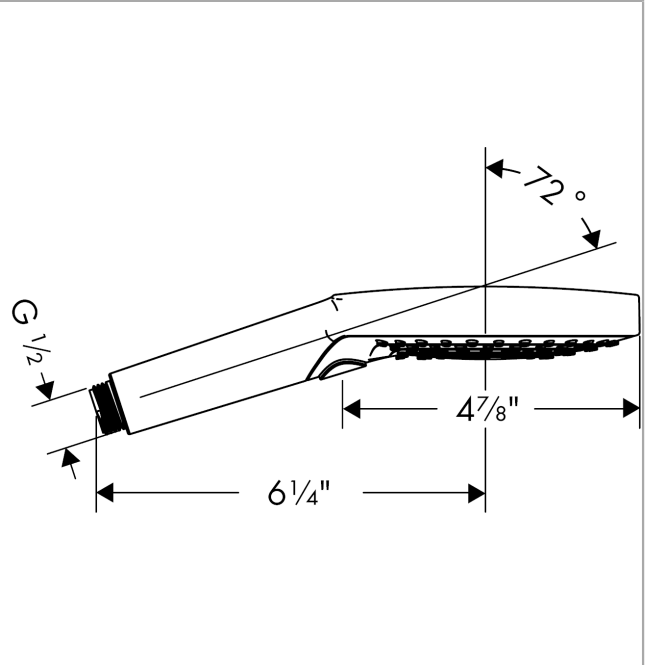

**Raindance Select S
Handshower 120 3-Jet, 2.5 GPM**

Finishes : **brushed nickel** Part no. : **26531821**

Description

Features

- Select button for comfortable alternation of spray modes
- 87 no-clog spray channels
- Spray modes: Rain, RainAir, Whirl
- Flow: 2.5 GPM (9.5 L/Min)
- Fully-finished matching spray face

Item details

List Price \$ 212.00

Technology

Compliance

Product image

Scale drawing

Raindance Select S
Handshower 120 3-Jet, 2.5 GPM
Finishes : **brushed nickel** Part no. : **26531821**

Exploded drawing