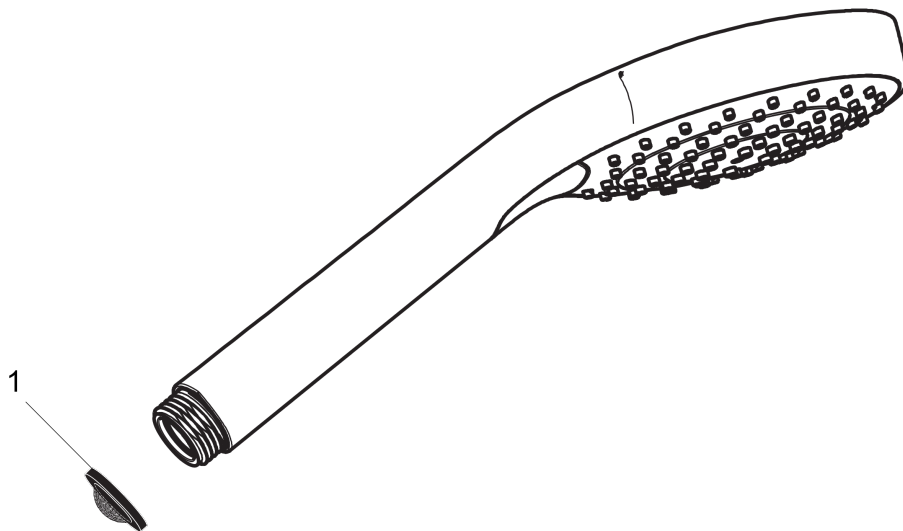

Croma Select S
Handshower 110 Vario-Jet, 2.5 GPM
 Finishes : **white/chrome** Part no. : **26803401**

Description

Features

- Select button for comfortable alternation of spray modes
- 79 no-clog spray channels
- Spray modes: Vario-Jet (spray zones of variable intensity)
- Flow: 2.5 GPM (9.5 L/Min)
- Easy-to-clean white spray face

Item details

List Price \$ 130.00

Technology

Product image

Scale drawing

Croma Select S
Handshower 110 Vario-Jet, 2.5 GPM
Finishes : **white/chrome** Part no. : **26803401**

Exploded drawing

Year of production: >10/16

Croma Select S
Handshower 110 Vario-Jet, 2.5 GPM
 Finishes : **white/chrome** Part no. : **26803401**

Spare parts list

Year of production: >10/16

Pos.	Description	Part no.	Price	PU
1	filter packing	94246000	-	1