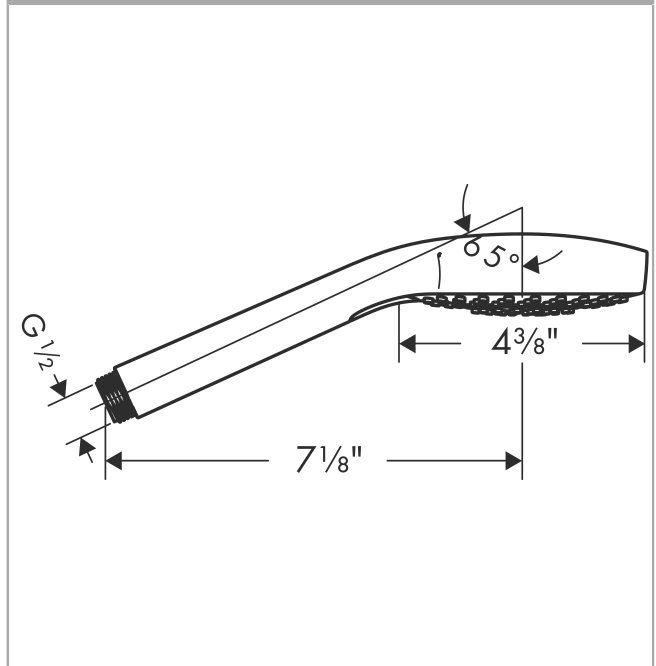

Croma Select S
Handshower 110 Vario-Jet, 2.5 GPM
 Finishes : **white/chrome** Part no. : **26803401**

Description

Features

- Select button for comfortable alternation of spray modes
- 79 no-clog spray channels
- Spray modes: Vario-Jet (spray zones of variable intensity)
- Flow: 2.5 GPM (9.5 L/Min)
- Easy-to-clean white spray face

Item details

List Price \$ 130.00

Technology

Product image

Scale drawing

Croma Select S
Handshower 110 Vario-Jet, 2.5 GPM
Finishes : **white/chrome** Part no. : **26803401**

Exploded drawing

Year of production: >10/16

Croma Select S
Handshower 110 Vario-Jet, 2.5 GPM
 Finishes : **white/chrome** Part no. : **26803401**

Spare parts list

Year of production: >10/16

Pos.	Description	Part no.	Price	PU
1	filter packing	94246000	-	1