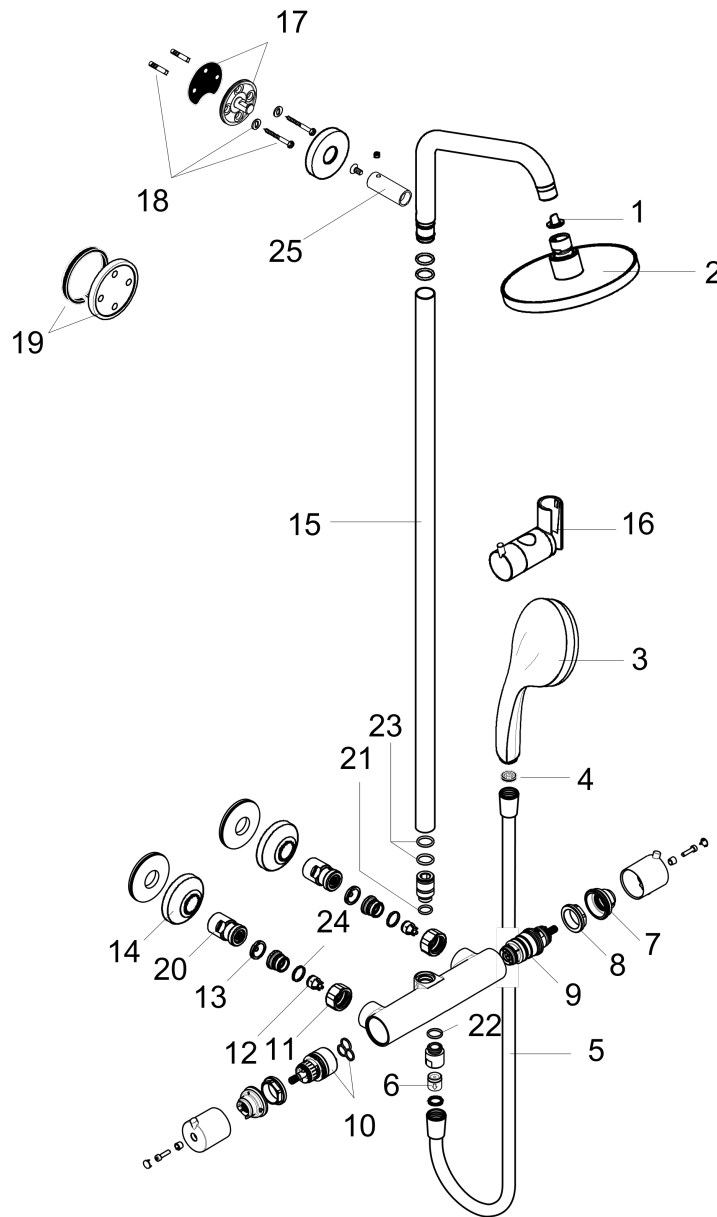

**Croma**  
**Showerpipe 150 1-Jet, 2.0 GPM**  
 Finishes : **chrome** Part no. : **27169001**

Exploded drawing

Year of production: >07/12

**Croma**  
**Showerpipe 150 1-Jet, 2.0 GPM**  
 Finishes : **chrome** Part no. : **27169001**

## Spare parts list

Year of production: >07/12

Pos.	Description	Part no.	Price	PU
1	filter packing	88649000	-	1
2	head shower	04342000	-	1
3	handshower	04083000	-	1
4	filter packing	94246000	-	1
5	shower hose 1,60 m	28276003	-	1
6	non return valve	97980000	-	1
7	safety set for temperature control	98916000	-	1
8	nut	98913000	-	1
9	thermostat cartridge	98282001	-	1
10	shut off unit with selector	98283000	-	1
11	set of nuts	96157000	-	1
12	non return valve	96737000	-	1
13	filter packing	96922000	-	1
14	escutcheon	98340000	-	1
15	pipe 1450 mm	96770000	-	1
16	support, assy	97651000	-	1
17	mounting set	96179000	-	1
18	wall flange	95688000	-	1
19	tile-matching-disk	95239000	-	1
20	isolation valve	98341000	-	1
21	O-ring 12x2	98214000	-	1
22	O-ring 14x2	98129000	-	1
23	O-ring 15x2,5	98131000	-	1
24	O-ring 17x1,5	98137000	-	1
25	sleeve	92166000	-	1
a	shower arm	95137000	-	1
b	handle	98915000	-	1
c	escutcheon Ø 60 mm	95692000	-	1
d	pushbutton	92848000	-	1