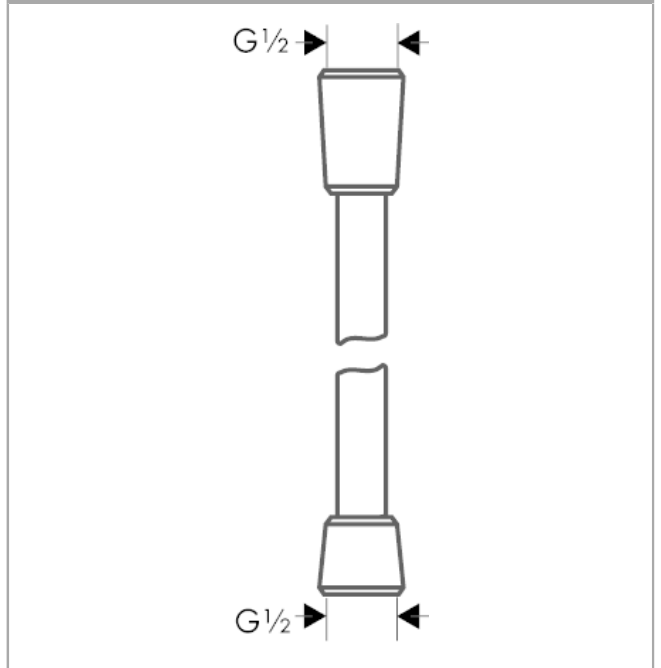

Isiflex

Handshower Hose Techniflex, 80"

Finishes : **chrome** Part no. : **28274000**

Description

Features

- high-quality shower hose with metal look
- Pivot connector prevents hose from tangling
- No-kink hose

Item details

List Price \$ 75.00

Product image

Scale drawing

Isiflex
Handshower Hose Techniflex, 80"
Finishes : **chrome** Part no. : **28274000**

Exploded drawing

Year of production: >12/00

Isiflex

Handshower Hose Techniflex, 80"

Finishes : **chrome** Part no. : **28274000**

Spare parts list

Year of production: >12/00

Pos.	Description	Part no.	Price	PU
1	seal	98058000	-	1