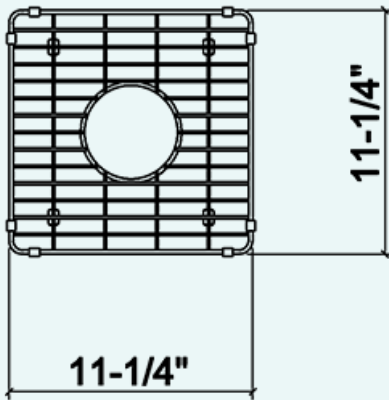

IH-G-1212

ProInox H0 + H75

Grid

For stainless steel kitchen sink

Bowl

12" x 12"

Overall

11 1/4" x 11 1/4"

Drain

Ø 3 1/2"

Packaging

12" x 12" x 1 1/2"

5 lbs

Features and benefits

- This grid is designed for ProInox H0 and H75 sink collections to provide maximum protection (IH75-US-14148, IH0-US-14148, IH75-TS-14148, IH0-TS-14148)
- 304 brushed finish stainless steel
- Silicone legs and bumpers prevent the grid from sliding around and scratching the sink
- Prevent dishes and silverware from striking the bottom of the sink
- Let water drain away from items placed in the sink
- Provide a flat, stable surface to place things on