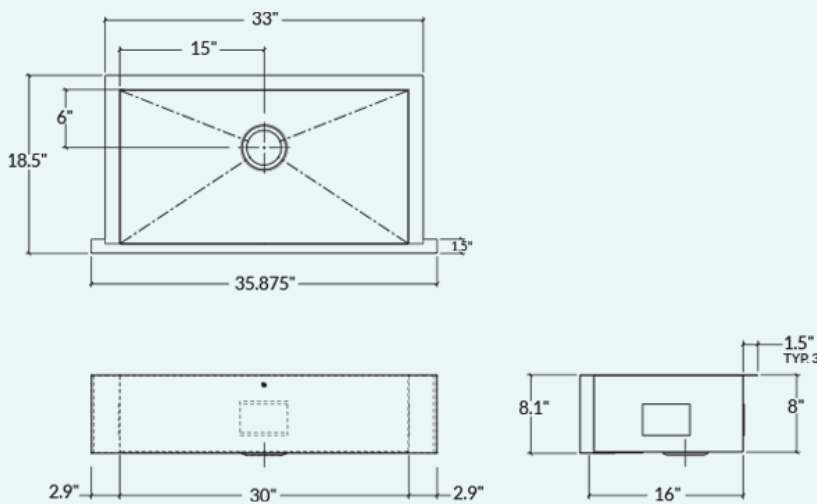

IH0-UAS-33188

ProInox H0

ProInox H0 18-gauge Stainless Steel 30" X 16" X 8"
Single Bowl Farmhouse/Apron Kitchen Sink

Handcrafted

Urban style corners [0"]

Installation

Undermount with apron front

Bowl

30" x 16" x 8"

Overall

33" x 18 1/2" x 8"

Recommended Cabinet

36"

Drain

Ø 3 1/2"

Packaging

41" x 23" x 13"

25 lbs

Features

- 304 brushed finish stainless steel (18/10) – 18 gauge
- Sound deadening pads for maximum noise reduction
- Drain located towards rear providing more space under the sink
- Stainless steel strainer (AA-SA-3.5-SA) and mounting hardware included
- Product certified ASME A112.19.3, CSA B45.0, and CSA B45.4
- Can be installed farmhouse undermount overhang 1/8" or farmhouse undermount reveal 1/2"