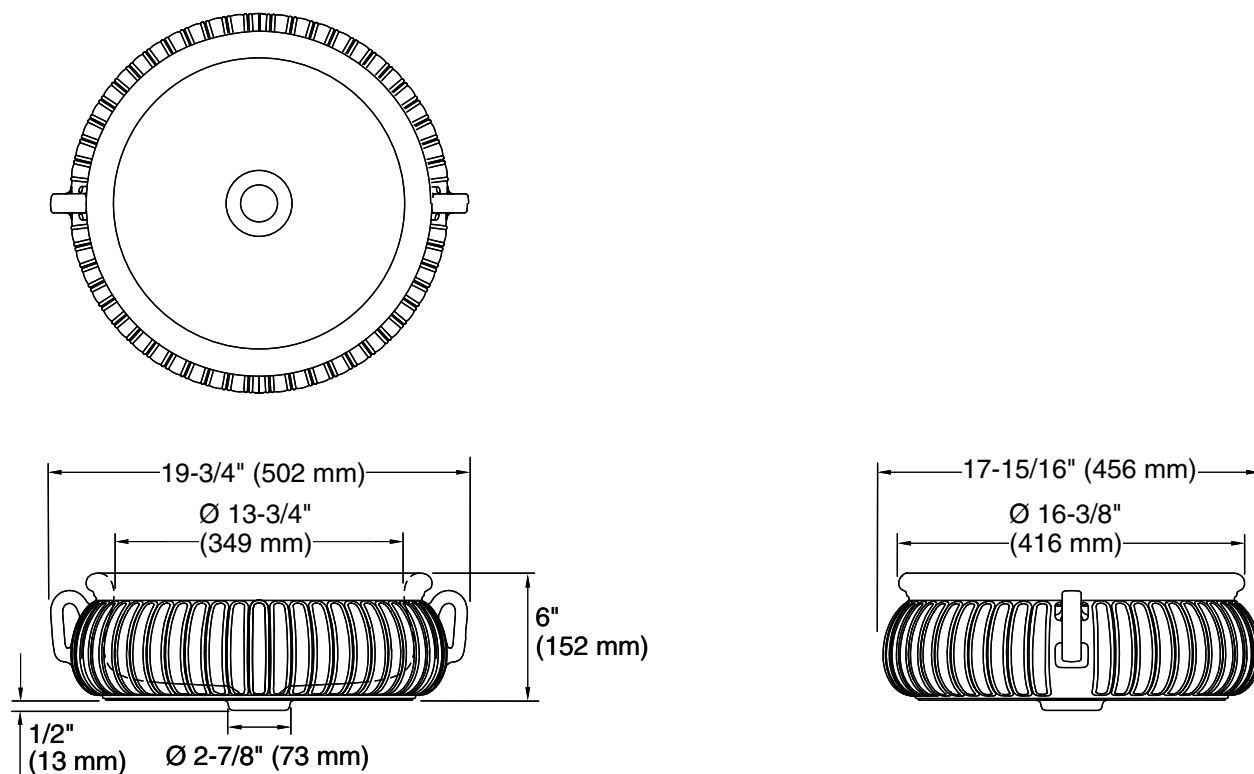

#### FEATURES

- Marble construction
- Handcrafted details
- Classical form reminiscent of Roman Fountains
- Generous bowl provides ample washing space
- Above-counter installation
- Decorative handles add final polish to design
- Recommend pairing with Kallista wall-mounted faucets

PRODUCT INFORMATION	
Fixture*:	
Basin area	Ø 13-3/4" (349 mm)
Water depth	5-3/8" (137 mm)
Weight	53.2 lbs (24.1 kg)
Outlet	Ø 1-3/4" (44 mm)

ROUGHING-IN NOTES
All dimensions are nominal.

SPECIFIED MODEL		
Model	Description	Finishes
P72066-00	Kasos Vessel Lavatory	<input type="checkbox"/> KL Calacatta Borghini