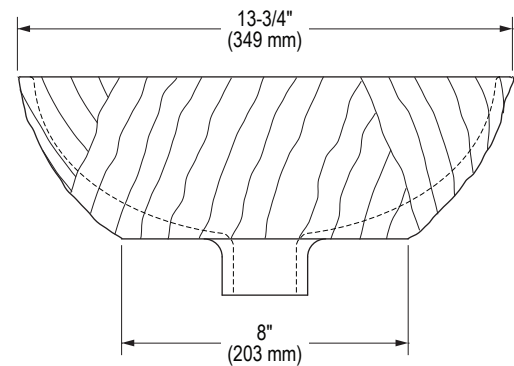

FEATURES

P72064

- Hand-cast solid bronze
- Exterior detail resemble ribbons or cascading water
- Generous bowl provides ample washing space
- Above-the-counter installation
- Coordinates with traditional and transitional settings
- Recommend pairing with Kallista wall-mounted faucets

PRODUCT INFORMATION

Fixture*:	Basin Area	Water Depth	Weight
Lavatory	17-3/8" (441 mm) x 13" (330 mm)	4-3/8" (111 mm)	80 lbs. (36 kg)
Outlet	Ø1-3/4" (44 mm)		

*Approximate Measurements For Comparison Only

SPECIFIED MODEL

Model	Description	Finishes	
P72064-00	Qing Liu Vessel	<input type="checkbox"/> TBR Traditional Bronze	<input type="checkbox"/> WHB White Bronze

We reserve the right to make revisions without notice in the design of products or in packaging unless this right has specifically been waived at the time the order is accepted.