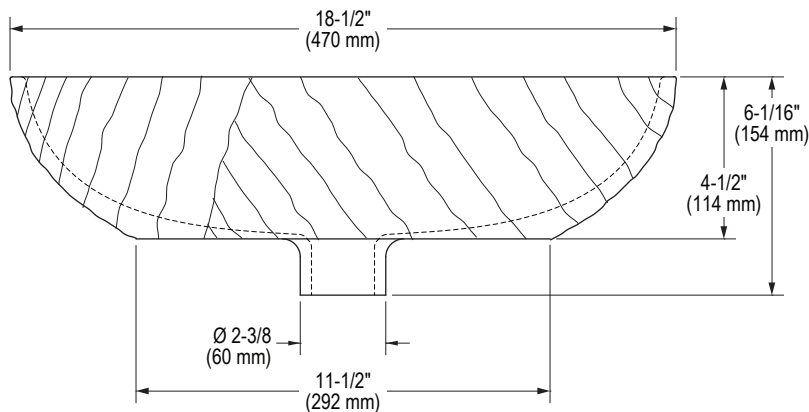

FEATURES

P72064

- Hand-cast solid bronze
- Exterior detail resemble ribbons or cascading water
- Generous bowl provides ample washing space
- Above-the-counter installation
- Coordinates with traditional and transitional settings
- Recommend pairing with Kallista wall-mounted faucets

PRODUCT INFORMATION

Fixture*:	Basin Area	Water Depth	Weight
Lavatory	17-3/8" (441 mm) x 13" (330 mm)	4-3/8" (111 mm)	80 lbs. (36 kg)
Outlet	Ø1-3/4" (44 mm)		

*Approximate Measurements For Comparison Only

SPECIFIED MODEL

Model	Description	Finishes	
P72064-00	Qing Liu Vessel	<input type="checkbox"/> TBR Traditional Bronze	<input type="checkbox"/> WHB White Bronze

We reserve the right to make revisions without notice in the design of products or in packaging unless this right has specifically been waived at the time the order is accepted.