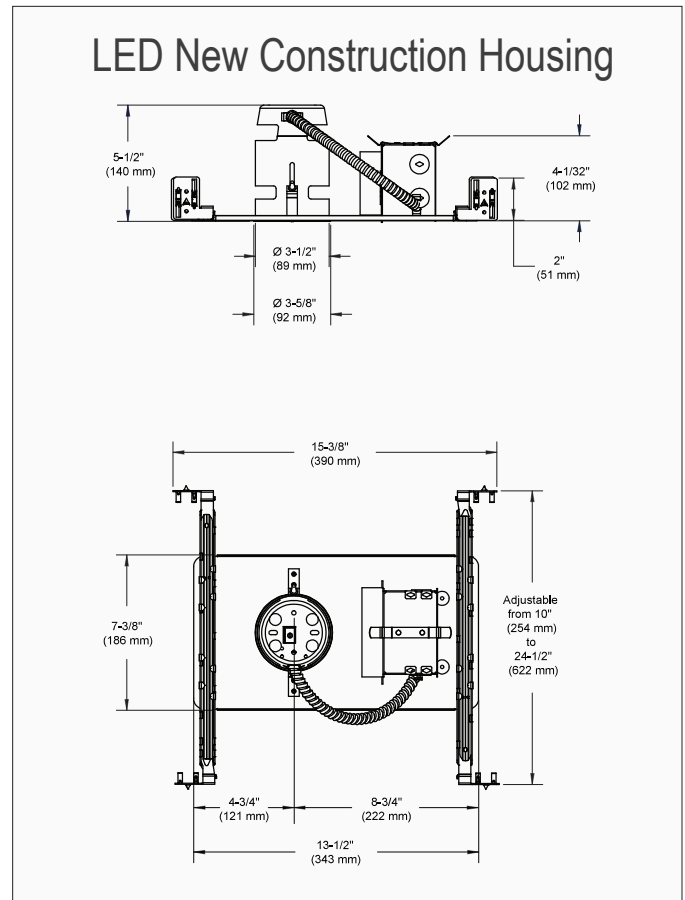

Baia Recessed Light

Design by Mauro Marzollo

LED

Wattage 1x16 W, 500 mA LED, 1500 Lumens
1x23 W, 700 mA LED, 2000 Lumens

Color Temperature 2700 K, 3000 K, 3500 K, 4000 K

Driver Dimmable electronic driver
ELV or 0-10 V
(consult website: leucosusa.com for a list of compatible dimmers)

LED Housing Options New Construction, Remodel, Insulated, Chicago Plenum

Lo-Voltage

Remodel 1x50 W, lo-voltage halogen, MR-16 ⚡
New Construction 1x50 W, lo-voltage halogen, MR-16 ⚡
Insulated Ceiling 1x35 W, lo-voltage halogen, MR-16 ⚡

Damp Location Yes

Voltage 120 Volts
277 Volts

Ceiling Cutout 3 5/8" (92 mm)

Trim Dimensions Width: 5 7/8" (149 mm)
Height: 1 1/8" (29 mm)

Housing Dimensions Length: 15 3/8" (390 mm)
Width: 10" - 24 1/2" (254 - 622 mm)
Height: 5 1/2" (140 mm)

Certifications

Housing is UL listed

MR16 - 50W 38°

Lux	h	E max	E med
	1.00	1028	592
	2.00	257	148
	3.00	114	66
	4.00	64	37
	5.00	41	24