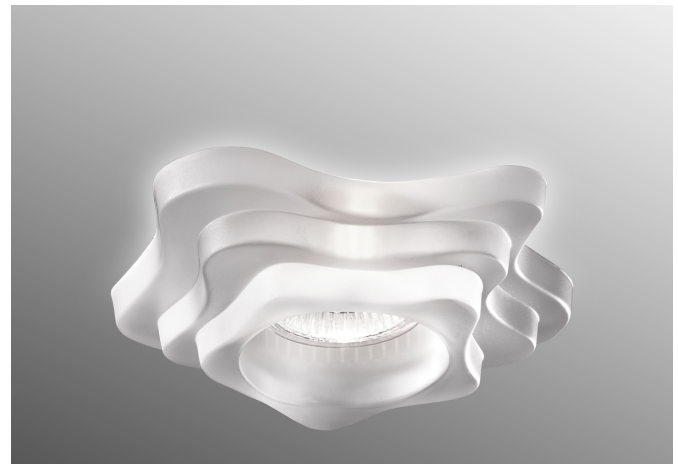

Baia Recessed Light

Design by Mauro Marzollo

LED

Wattage 1x16 W, 500 mA LED, 1500 Lumens
1x23 W, 700 mA LED, 2000 Lumens

Color Temperature 2700 K, 3000 K, 3500 K, 4000 K

Driver Dimmable electronic driver
ELV or 0-10 V
(consult website: leucosusa.com for a list of compatible dimmers)

LED Housing Options New Construction, Remodel, Insulated, Chicago Plenum

Lo-Voltage

Remodel 1x50 W, lo-voltage halogen, MR-16 ⚡
New Construction 1x50 W, lo-voltage halogen, MR-16 ⚡
Insulated Ceiling 1x35 W, lo-voltage halogen, MR-16 ⚡

Damp Location Yes

Voltage 120 Volts
277 Volts

Ceiling Cutout 3 5/8" (92 mm)

Trim Dimensions Width: 5 7/8" (149 mm)
Height: 1 1/8" (29 mm)

Housing Dimensions Length: 15 3/8" (390 mm)
Width: 10" - 24 1/2" (254 - 622 mm)
Height: 5 1/2" (140 mm)

Certifications

Housing is UL listed

MR16 - 50W 38°

Lux	h	E max	E med
	1.00	1028	592
	2.00	257	148
	3.00	114	66
	4.00	64	37
	5.00	41	24