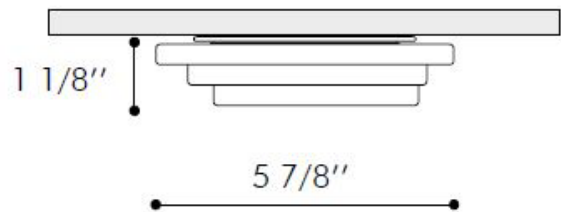

Baia Recessed Light

Design by Mauro Marzollo

LED

Wattage 1x16 W, 500 mA LED, 1500 Lumens
1x23 W, 700 mA LED, 2000 Lumens

Color Temperature 2700 K, 3000 K, 3500 K, 4000 K

Driver Dimmable electronic driver
ELV or 0-10 V
(consult website: leucosusa.com for a list of compatible dimmers)

LED Housing Options New Construction, Remodel, Insulated, Chicago Plenum

Lo-Voltage

Remodel 1x50 W, lo-voltage halogen, MR-16 ⚡
New Construction 1x50 W, lo-voltage halogen, MR-16 ⚡
Insulated Ceiling 1x35 W, lo-voltage halogen, MR-16 ⚡

Damp Location Yes

Voltage 120 Volts
277 Volts

Ceiling Cutout 3 5/8" (92 mm)

Trim Dimensions Width: 5 7/8" (149 mm)
Height: 1 1/8" (29 mm)

Housing Dimensions Length: 15 3/8" (390 mm)
Width: 10" - 24 1/2" (254 - 622 mm)
Height: 5 1/2" (140 mm)

Certifications

Housing is UL listed

MR16 - 50W 38°

Lux	h	E max	E med
	1.00	1028	592
	2.00	257	148
	3.00	114	66
	4.00	64	37
	5.00	41	24