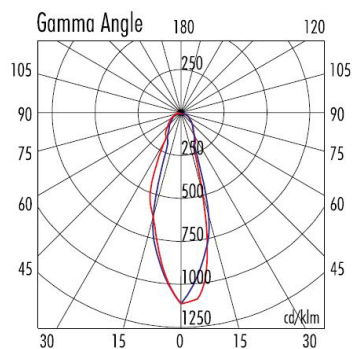

Baia Recessed Light

Design by Mauro Marzollo

LED

Wattage 1x16 W, 500 mA LED, 1500 Lumens
1x23 W, 700 mA LED, 2000 Lumens

Color Temperature 2700 K, 3000 K, 3500 K, 4000 K

Driver Dimmable electronic driver
ELV or 0-10 V
(consult website: leucosusa.com for a list of compatible dimmers)

LED Housing Options New Construction, Remodel, Insulated, Chicago Plenum

Lo-Voltage

Remodel 1x50 W, lo-voltage halogen, MR-16 ⚡
New Construction 1x50 W, lo-voltage halogen, MR-16 ⚡
Insulated Ceiling 1x35 W, lo-voltage halogen, MR-16 ⚡

Damp Location Yes

Voltage 120 Volts
277 Volts

Ceiling Cutout 3 5/8" (92 mm)

Trim Dimensions Width: 5 7/8" (149 mm)
Height: 1 1/8" (29 mm)

Housing Dimensions Length: 15 3/8" (390 mm)
Width: 10" - 24 1/2" (254 - 622 mm)
Height: 5 1/2" (140 mm)

Certifications

Housing is UL listed

MR16 - 50W 38°

Lux	h	E max	E med
	1.00	1028	592
	2.00	257	148
	3.00	114	66
	4.00	64	37
	5.00	41	24