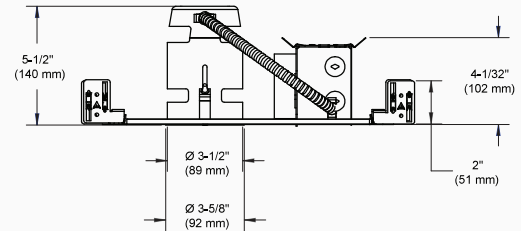

LED New Construction Housing