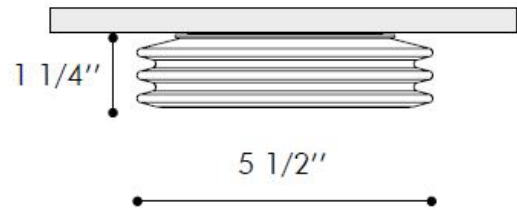

Disk Recessed Light

Design by R. Toso - N. Massari & Associates

LED

Wattage 1x16 W, 500 mA LED, 1500 Lumens
1x23 W, 700 mA LED, 2000 Lumens

Color Temperature 2700 K, 3000 K, 3500 K, 4000 K

Driver Dimmable electronic driver
ELV or 0-10 V
(consult website: leucosusa.com for a list of compatible dimmers)

LED Housing Options New Construction, Remodel, Insulated, Chicago Plenum

Lo-Voltage

Remodel 1x50 W, lo-voltage halogen, MR-16 ⚡
New Construction 1x50 W, lo-voltage halogen, MR-16 ⚡
Insulated Ceiling 1x35 W, lo-voltage halogen, MR-16 ⚡

Damp Location Yes

Voltage 120 Volts
277 Volts

Ceiling Cutout 3 5/8" (92 mm)

Trim Dimensions Width: 5 1/2" (139 mm)
Height: 1 1/4" (32 mm)

Housing Dimensions Length: 15 3/8" (360 mm)
Width: 10" - 24 1/2" (254 - 622 mm)
Height: 5 1/2" (140 mm)

Certifications

Housing is UL listed

MR16 - 50W 38°

Lux		
h	E max	E med
1.00	2199	1309
2.00	550	327
3.00	244	145
4.00	137	82
5.00	88	52

LED New Construction Housing