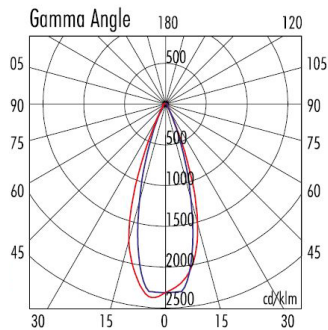

Disk Recessed Light

Design by R. Toso - N. Massari & Associates

LED

Wattage 1x16 W, 500 mA LED, 1500 Lumens
1x23 W, 700 mA LED, 2000 Lumens

Color Temperature 2700 K, 3000 K, 3500 K, 4000 K

Driver Dimmable electronic driver
ELV or 0-10 V
(consult website: leucosusa.com for a list of compatible dimmers)

LED Housing Options New Construction, Remodel, Insulated, Chicago Plenum

Lo-Voltage

Remodel 1x50 W, lo-voltage halogen, MR-16 ⚡
New Construction 1x50 W, lo-voltage halogen, MR-16 ⚡
Insulated Ceiling 1x35 W, lo-voltage halogen, MR-16 ⚡

Damp Location Yes

Voltage 120 Volts
277 Volts

Ceiling Cutout 3 5/8" (92 mm)

Trim Dimensions Width: 5 1/2" (139 mm)
Height: 1 1/4" (32 mm)

Housing Dimensions Length: 15 3/8" (360 mm)
Width: 10" - 24 1/2" (254 - 622 mm)
Height: 5 1/2" (140 mm)

Certifications

Housing is UL listed

MR16 - 50W 38°

Lux		
h	E max	E med
1.00	2199	1309
2.00	550	327
3.00	244	145
4.00	137	82
5.00	88	52