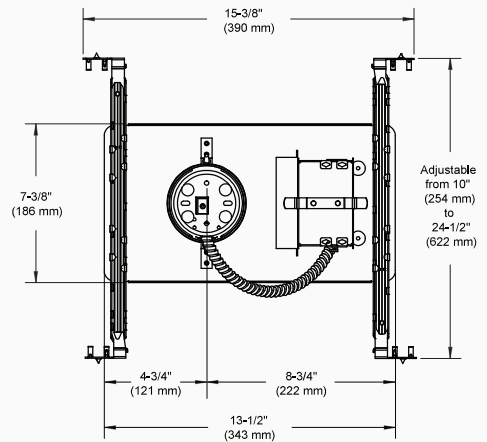

LED New Construction Housing