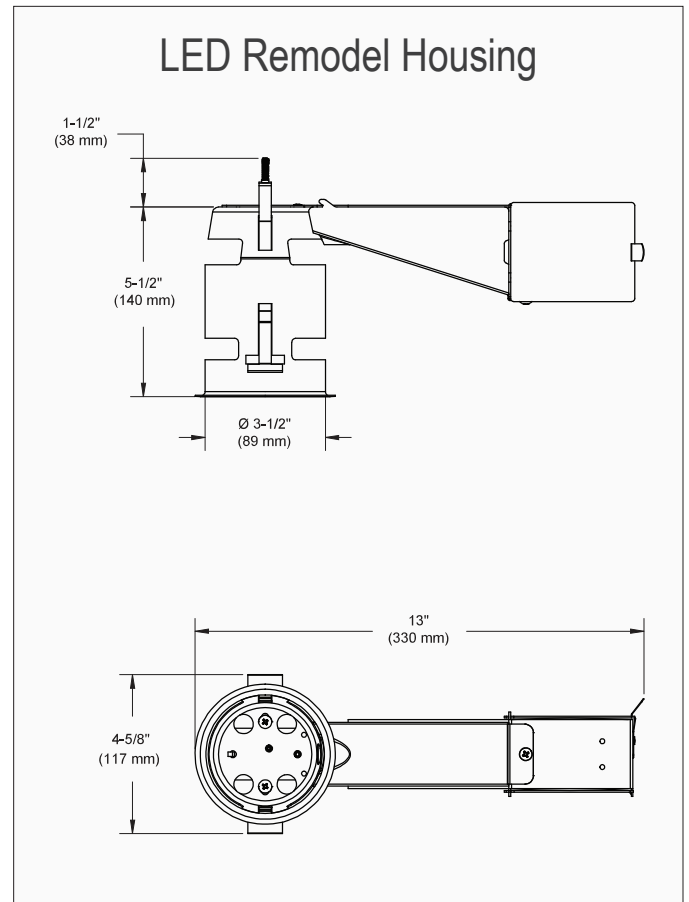

Damp Location Yes

Voltage 120 Volts
277 Volts

Ceiling Cutout 3 5/8" (92 mm)

Trim Dimensions Width: 5 1/2" (139 mm)
Height: 1 1/4" (32 mm)

Housing Dimensions Length: 4 5/8" (117 mm)
Width: 13" (330 mm)

Certifications Housing is UL listed