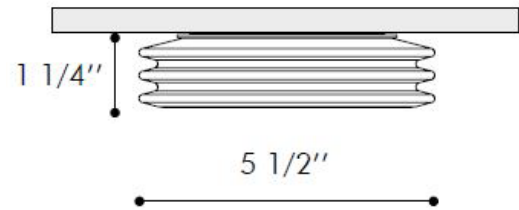

Damp Location Yes

Voltage 120 Volts
277 Volts

Ceiling Cutout 3 5/8" (92 mm)

Trim Dimensions Width: 5 1/2" (139 mm)
Height: 1 1/4" (32 mm)

Housing Dimensions Length: 4 5/8" (117 mm)
Width: 13" (330 mm)

Certifications Housing is UL listed