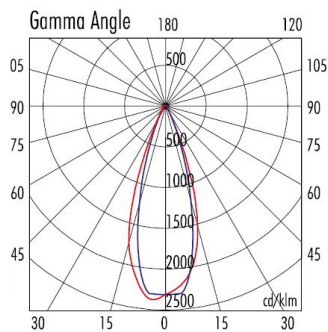

Damp Location Yes

Voltage 120 Volts
277 Volts

Ceiling Cutout 3 5/8" (92 mm)

Trim Dimensions Width: 5 1/2" (139 mm)
Height: 1 1/4" (32 mm)

Housing Dimensions Length: 4 5/8" (117 mm)
Width: 13" (330 mm)

Certifications Housing is UL listed