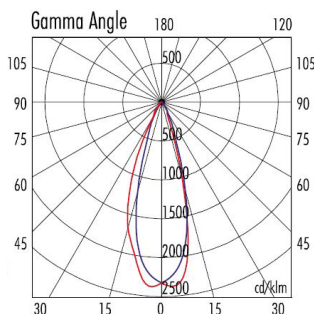

LED Chicago Plenum Housing

VAN 2 - MR16 - 50W 38°

Lux	h	E max	E med
	1.00	2190	1253
	2.00	548	313
	3.00	243	139
	4.00	137	78
	5.00	88	50