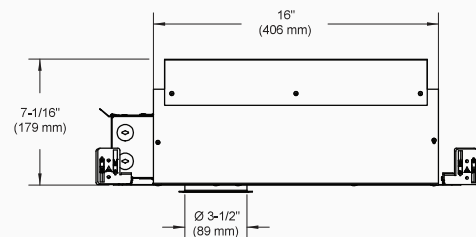

LED Chicago Plenum Housing

VAN 2 - MR16 - 50W 38°

Lux	h	E max	E med
	1.00	2190	1253
	2.00	548	313
	3.00	243	139
	4.00	137	78
	5.00	88	50