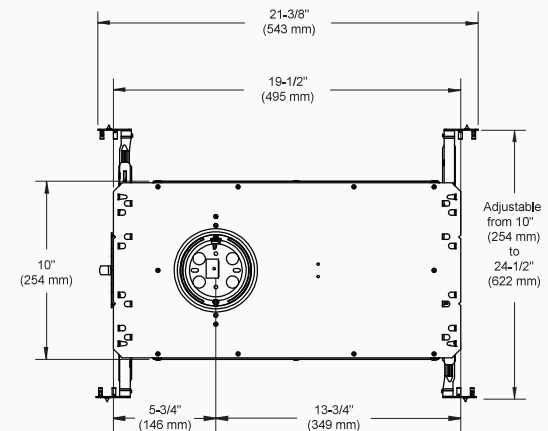

LED Chicago Plenum Housing

VAN 2 - MR16 - 50W 38°

Lux	h	E max	E med
	1.00	2190	1253
	2.00	548	313
	3.00	243	139
	4.00	137	78
	5.00	88	50