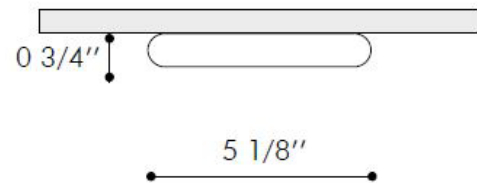

Van 2 Recessed Light

Design by Roberto Pamio

LED

Wattage 1x16 W, 500 mA LED, 1500 Lumens
1x23 W, 700 mA LED, 2000 Lumens

Color Temperature 2700 K, 3000 K, 3500 K, 4000 K

Driver Dimmable electronic driver
ELV or 0-10 V
(consult website: leucosusa.com for a list of compatible dimmers)

LED Housing Options New Construction, Remodel, Insulated, Chicago Plenum

Lo-Voltage

Remodel 1x50 W, lo-voltage halogen, MR-16 ⚡
New Construction 1x50 W, lo-voltage halogen, MR-16 ⚡
Insulated Ceiling 1x35 W, lo-voltage halogen, MR-16 ⚡

Damp Location Yes

Voltage 120 Volts
277 Volts

Ceiling Cutout 3 5/8" (92 mm)

Trim Dimensions Width: 5 1/8" (130 mm)
Height: 3/4" (19 mm)

Housing Dimensions Length: 21 3/8" (543 mm)
Width: 10" - 24 1/2" (254 - 622 mm)
Height: 7 1/16" (179 mm)

Certifications

Housing is UL listed