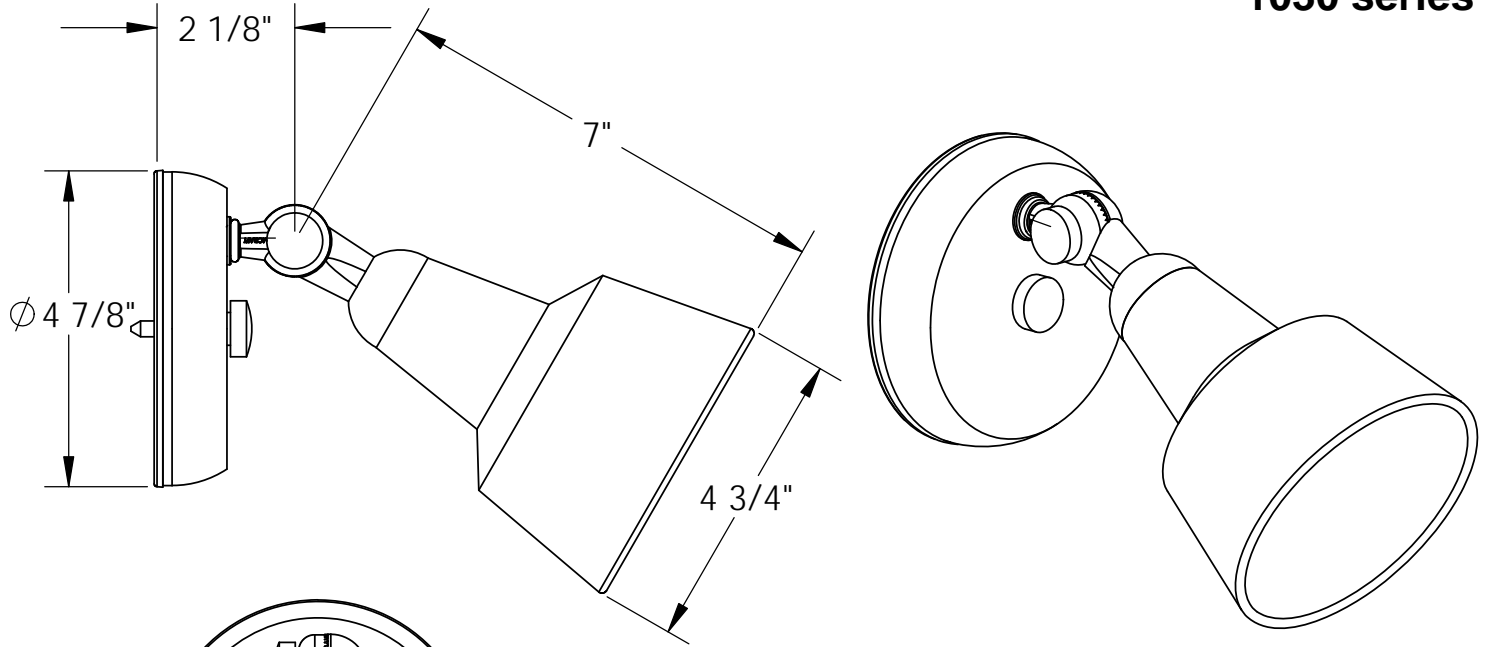

1030 series

- 1030 - Gray
- 1031 - Black
- 1032 - White
- 1034 - Satin aluminum
- 1036 - Bronze

Use with maximum
75 watt PAR 30 short
neck lamp

Suitable for wet locations
when aimed below the
horizontal and caulked
to the mounting surface