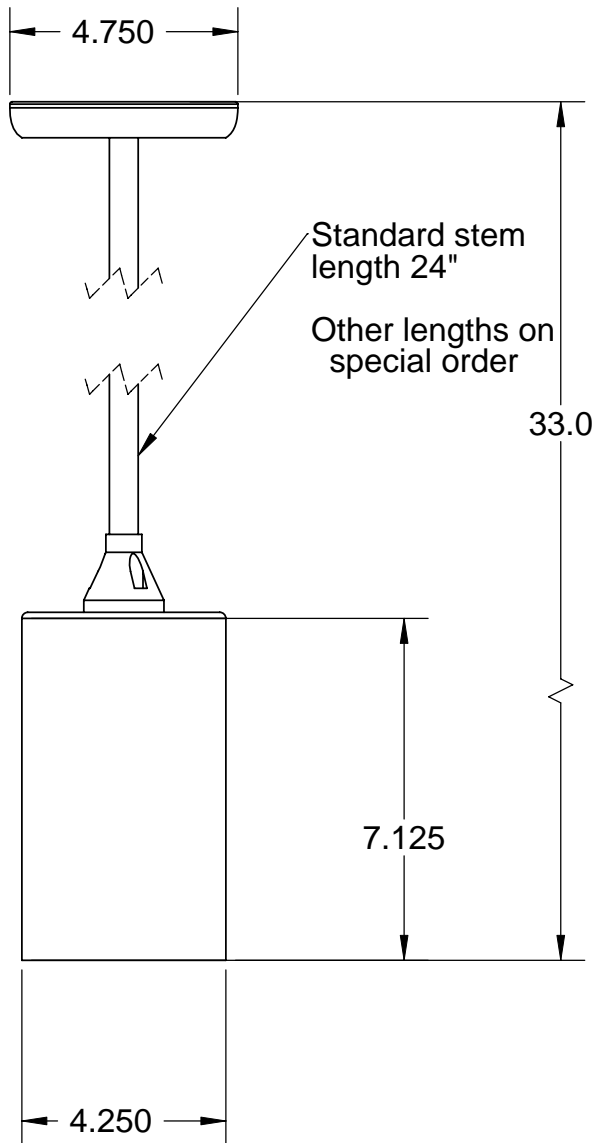

# 110-DS series

- 110-DS Gray
- 111-DS Black
- 112-DS White
- 114-DS Satin Aluminum
- 116-DS Bronze

other colors on special order

Use with max 100 watt lamp  
PAR-30 or BR-30