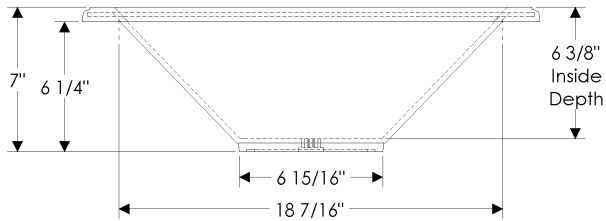

ROCKY MOUNTAIN®

H A R D W A R E

SK422
Quadra Sink
22" x 14" x 6 3/8"
vessel, self-rimming, or undermount
70 lbs.