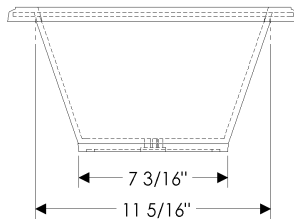

ROCKY MOUNTAIN®

H A R D W A R E

SK422
Quadra Sink
22" x 14" x 6 3/8"
vessel, self-rimming, or undermount
70 lbs.