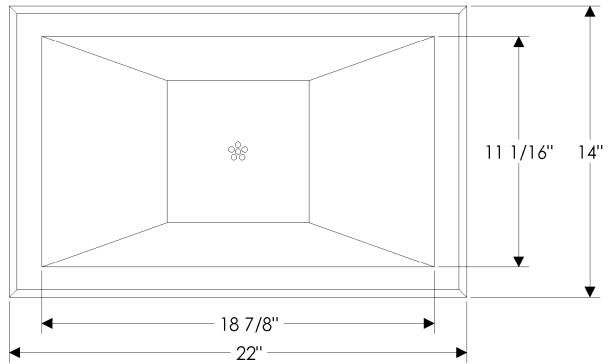

ROCKY MOUNTAIN®

H A R D W A R E

SK422
Quadra Sink
22" x 14" x 6 3/8"
vessel, self-rimming, or undermount
70 lbs.