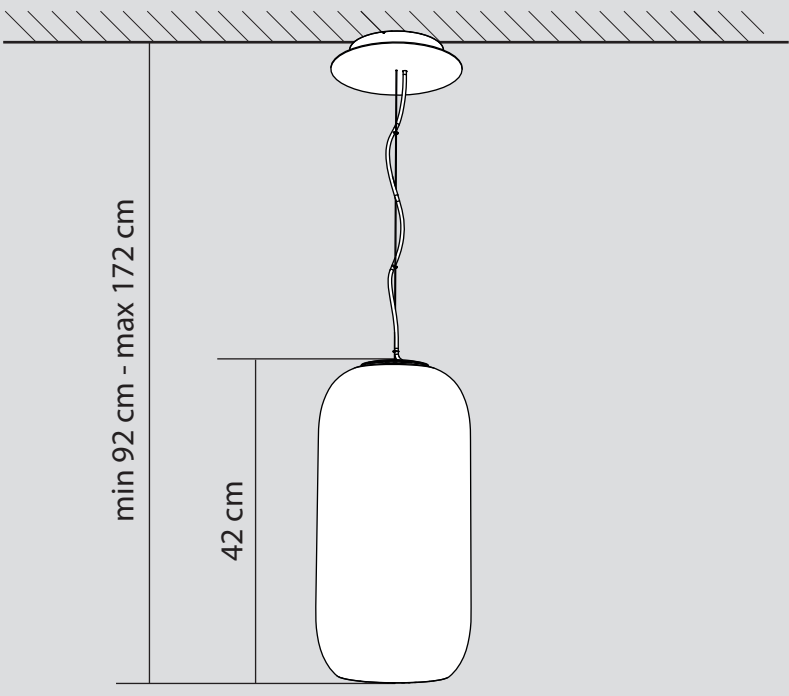

Artemide®

Gople Lamp

design
BIG

i

3

i

4

5