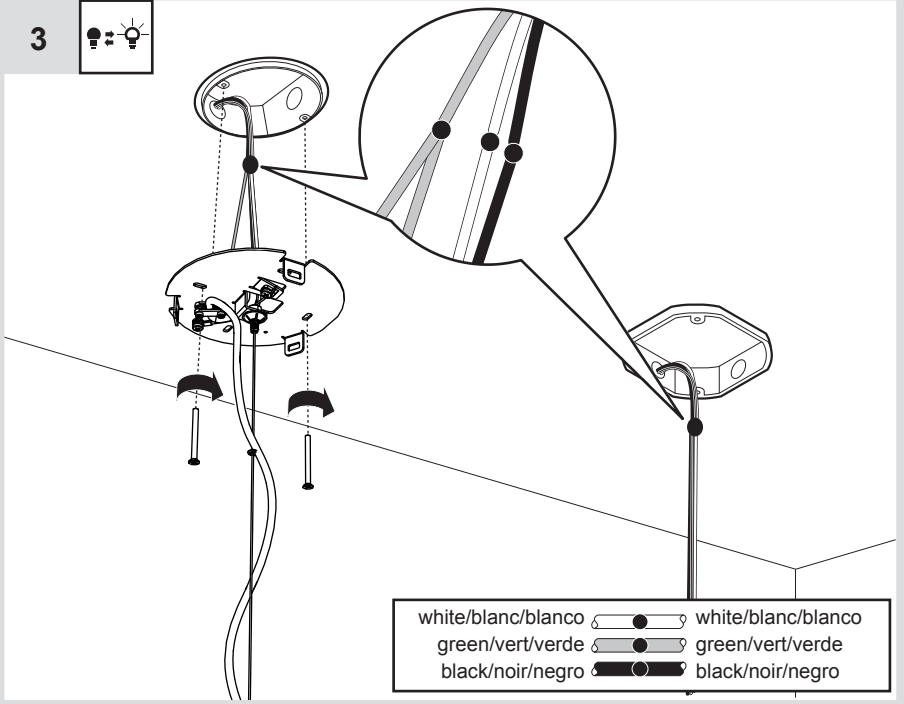

Artemide®

Gople Lamp

design
BIG

i

3

i

4

5

6

LED

HALO

HALO

FLUO

MAX 22W E26 cULus SBLED

7

8