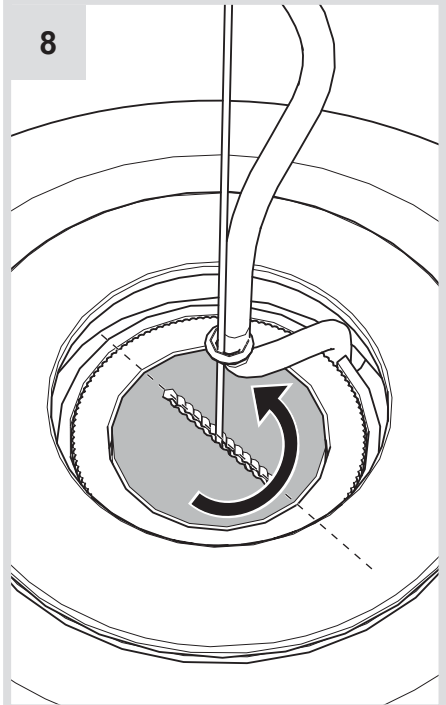

6

LED

HALO

HALO

FLUO

MAX 22W E26 cULus SBLED

7

8