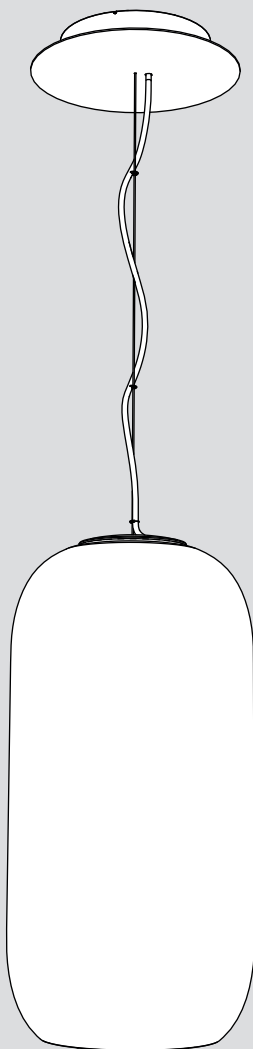

Artemide®

Gople Lamp

design
BIG

i

3

i

4

5

6

LED

HALO

HALO

FLUO

MAX 22W E26 cULus SBLED

7

8