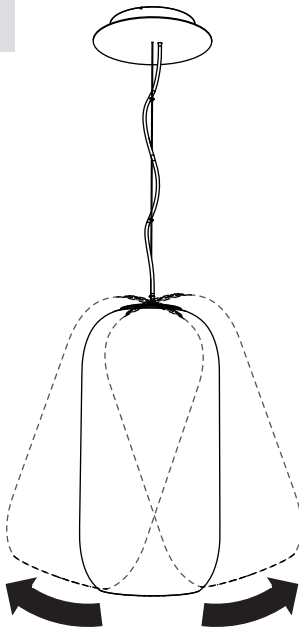

Artemide®

Gople Lamp

design
BIG

i

3

i

4

5

6

LED

HALO

HALO

FLUO

MAX 22W E26 cULus SBLED

7

8