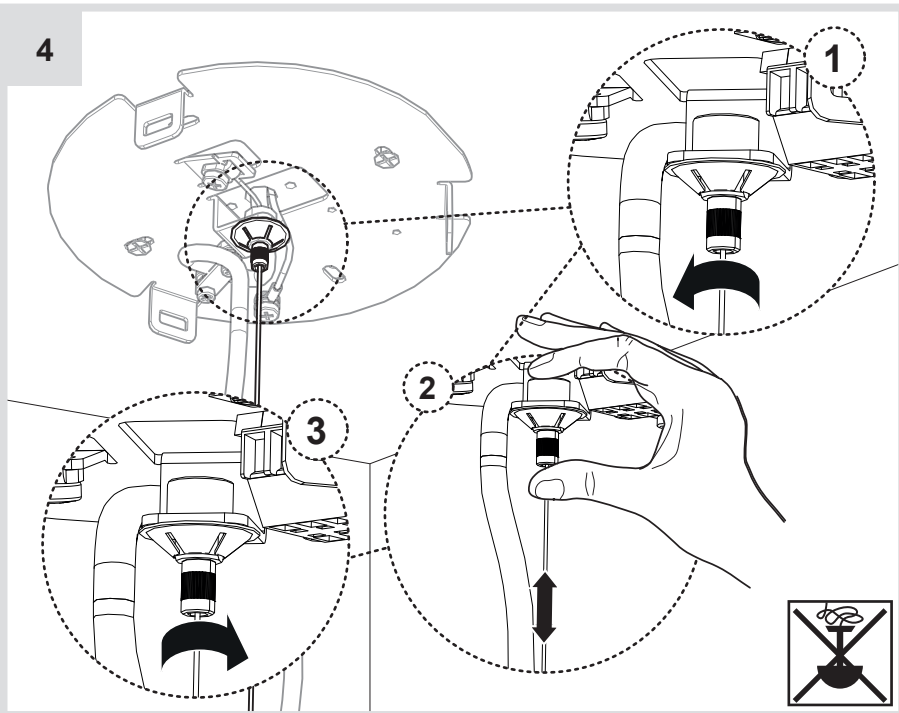

Artemide®

Gople Lamp

design
BIG

i

3

i

4

5