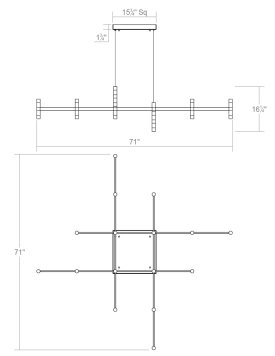

Project:

Systema Staccato Hash Pendant Spec Sheet

SKU: 1791.16 Learn more at:
<https://sonnemanlight.com/systema-staccato-hash-pendant>

Description: Lightly scaled geometric elements form expansive intersecting or linear constructions of modern minimalism in a variety of configurations with a range of available luminaires. Crisp rectilinear bars support minimal tubular elements with luminous trims, extensions, or shaded reflectors for general and directed lighting functionality. The Systema Staccato Hash Pendant includes Drum Trims. [Alternate trims](#) can be ordered separately.

Type #:

Dimensions

Height: 16.5
Length: 69.75
Diameter: 48
Size: Standard

Electrical Specs

Bulb(s) Included?: Yes
Bulb 1 Type: Integral LED
Bulb Quantity: 28
Input Voltage: 120-277VAC
Wattage: 84
Initial Lumens: 8400
Delivered Lumens: 4200
Color Temperature: 3000K
CRI: 90
Power Supply Type: Driver
Power Supply Quantity: 1
Power Supply Location: Canopy
Dimming Type: TRIAC/ELV/
0-10V

Installation

Installation: Licensed electrician required
Sloped Ceiling Compatible?: Not Compatible
Cord Length: 20' Adjustable Cable
Minimum Hanging Height: 19
Maximum Hanging Height: 256.5

Shade

Shade 1 Material: Frosted Acrylic