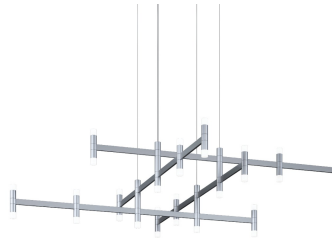

Project:

Systema Staccato Hash Pendant Spec Sheet

SKU: 1791.16 Learn more at:
<https://sonnemanlight.com/systema-staccato-hash-pendant>

Description: Lightly scaled geometric elements form expansive intersecting or linear constructions of modern minimalism in a variety of configurations with a range of available luminaires. Crisp rectilinear bars support minimal tubular elements with luminous trims, extensions, or shaded reflectors for general and directed lighting functionality. The Systema Staccato Hash Pendant includes Drum Trims. [Alternate trims](#) can be ordered separately.

Type #:

Dimensions

Height: 16.5
Length: 69.75
Diameter: 48
Size: Standard

Electrical Specs

Bulb(s) Included?: Yes
Bulb 1 Type: Integral LED
Bulb Quantity: 28
Input Voltage: 120-277VAC
Wattage: 84
Initial Lumens: 8400
Delivered Lumens: 4200
Color Temperature: 3000K
CRI: 90
Power Supply Type: Driver
Power Supply Quantity: 1
Power Supply Location: Canopy
Dimming Type: TRIAC/ELV/
0-10V

Installation

Installation: Licensed electrician required
Sloped Ceiling Compatible?: Not Compatible
Cord Length: 20' Adjustable Cable
Minimum Hanging Height: 19
Maximum Hanging Height: 256.5

Shade

Shade 1 Material: Frosted Acrylic