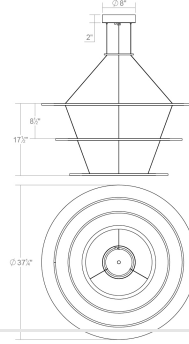

Project:

Arctic Rings Large Triple LED Chandelier Spec Sheet

SKU: 2076.25 Learn more at:
<https://sonnemanlight.com/arctic-rings-led-ring-chandelier>

Description:

Type #:

Dimensions

Height: 17
Diameter: 37.25
Size: Large Triple LED Ring Pendant

Electrical Specs

Bulb(s) Included?: Yes
Bulb 1 Type: Integral LED
Bulb Quantity: 3
Input Voltage: 120-277VAC
Wattage: 50
Initial Lumens: 5500
Delivered Lumens: 3500
Color Temperature: 3000K
CRI: 90
Power Supply Type: Driver
Power Supply Quantity: 1
Power Supply Location: Canopy
Dimming Type: TRIAC/ELV/0-10V

Installation

Installation: Licensed electrician required
Sloped Ceiling Compatible?: Not Compatible
Cord Length: 20' Adjustable Cable
Minimum Hanging Height: 31.5
Maximum Hanging Height: 257

Shade

Shade 1 Material: Optical Acrylic
Shade 2 Color: Frosted
Shade 3 Material: Frosted Acrylic
Shade 3 Color: Frosted