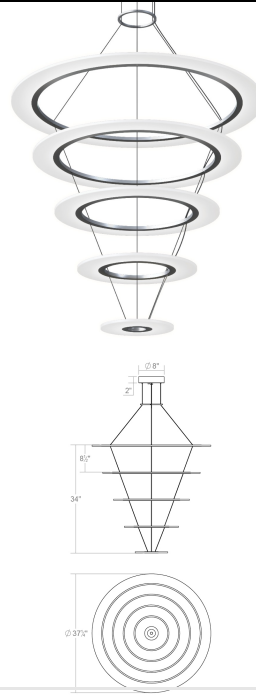

# Arctic Rings™ LED Ring Pendant Chandelier Spec Sheet

SKU: 2078.16 Learn more at:  
<https://sonnemanlight.com/arctic-rings-led-ring-chandelier>

Description: Luminous circular rings suspended in multiple tapered stacks lend the lightness of air to Arctic Rings configurations. Illumination radiates from the surfaces and through the delicate edges of the floating rings. Available in multiple configurations and sizes, Arctic Rings can also be individually suspended to configure an array across a horizontal plane or throughout a vertical space. This statement piece is easy to assemble.

## Dimensions

Height: 34  
Diameter: 37.25  
Size: Quintuple LED Ring Pendant