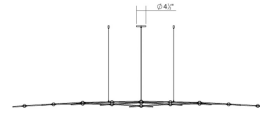

Project:

Constellation Aquarius Chandelier Medius Spec Sheet

SKU: 21Q13-RW5512-27 Learn more at:
<https://sonnemanlight.com/constellation-aquarius>

Description: Aquarius is "The Great One;" it is a broad constellation of uniform brightness across a vast space of sky. Expansive, covering a large range of space, Aquarius is the latest innovative design configuration of our Constellation architectural lighting system. Constellation Aquarius is available in sizes: Minor, Medius, and Major.

Type #:

Dimensions

Height:	1.5"
Width:	121.75"
Length:	50.5"
Canopy/Backplate/Base:	4.5"
Size:	Medius
Canopy/Backplate/Base Height:	0.5

Installation

Installation:	Licensed electrician required, multi-step installation
Sloped Ceiling Compatible?:	Adapter Available