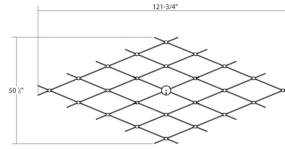

Project:

Constellation Aquarius Chandelier Medius Spec Sheet

SKU: 21Q13-RW5512-27 Learn more at:
<https://sonnemanlight.com/constellation-aquarius>

Description: Aquarius is "The Great One;" it is a broad constellation of uniform brightness across a vast space of sky. Expansive, covering a large range of space, Aquarius is the latest innovative design configuration of our Constellation architectural lighting system. Constellation Aquarius is available in sizes: Minor, Medius, and Major.

Type #:

Dimensions

Height:	1.5"
Width:	121.75"
Length:	50.5"
Canopy/Backplate/Base:	4.5"
Size:	Medius
Canopy/Backplate/Base Height:	0.5

Installation

Installation:	Licensed electrician required, multi-step installation
Sloped Ceiling Compatible?:	Adapter Available