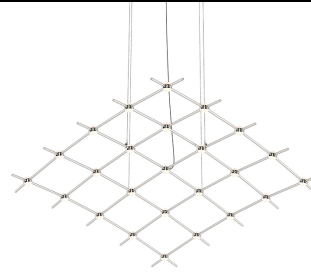

Project:

Constellation Aquarius Chandelier Medius Spec Sheet

SKU: 21Q13-RW5512-27 Learn more at:
<https://sonnemanlight.com/constellation-aquarius>

Description: Aquarius is "The Great One;" it is a broad constellation of uniform brightness across a vast space of sky. Expansive, covering a large range of space, Aquarius is the latest innovative design configuration of our Constellation architectural lighting system. Constellation Aquarius is available in sizes: Minor, Medius, and Major.

Type #:

Dimensions

Height:	1.5"
Width:	121.75"
Length:	50.5"
Canopy/Backplate/Base:	4.5"
Size:	Medius
Canopy/Backplate/Base Height:	0.5

Installation

Installation:	Licensed electrician required, multi-step installation
Sloped Ceiling Compatible?:	Adapter Available

General Listings

Certification:	C-ETL-US
Color/Finish:	Satin Nickel (.13)
Dark Sky Friendly:	N

Electrical Specs

Bulb(s) Included?:	Yes
Bulb 1 Type:	Integral LED
Bulb Quantity:	1
Input Voltage:	100-277VAC
Wattage:	50
Initial Lumens:	6190
Delivered Lumens:	4330
Color Temperature:	2700K
CRI:	90
Power Supply Type:	Driver
Power Supply Quantity:	1
Power Supply Location:	Remote
Dimming Type:	TRIAC & ELV @120V / 0-10V
Bulb Max Wattage:	50

Shade

Lens Type:	White Optical Acrylic Lens
Shade 1 Material:	Acrylic

Available Finishes

Available Finishes: Satin Nickel w/Clear Faceted Acrylic Lens, Satin Nickel w/White Optical Acrylic Lens