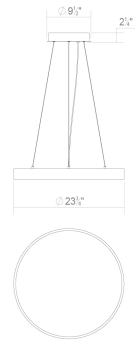

Project:

Pi 24" Round LED Pendant (3500K) Spec Sheet

SKU: 3744.16-35 Learn more at:
<https://sonnemanlight.com/pi-led-pendant>

Description: With the essence of a circle, Pi projects radiant LED illumination . It is impossible to improve upon the simplicity of solid geometry. Suspended or [Surface Mounted](#) in four sizes, the architectural presence of pi punctuates the less is more idiom of Mies.

Type #:

Dimensions

Height: 2.25
Diameter: 23.75
Size: 24"

Electrical Specs

Bulb(s) Included?: Yes
Bulb 1 Type: Integral LED
Bulb Quantity: 1
Input Voltage: 120-277VAC
Wattage: 53
Initial Lumens: 7000
Delivered Lumens: 4780
Color Temperature: 3500K
CRI: 90
Power Supply Type: Driver
Power Supply Quantity: 1
Power Supply Location: Canopy
Dimming Type: TRIAC/ELV/0-10V

Installation

Installation: Licensed electrician required
Sloped Ceiling Compatible?: Not Compatible
Cord Length: 20' Adjustable Cord/Cable
Minimum Hanging Height: 14
Maximum Hanging Height: 242

Shade

Shade 1 Material: Metal
Shade 2 Material: Acrylic
Shade 2 Color: Optical