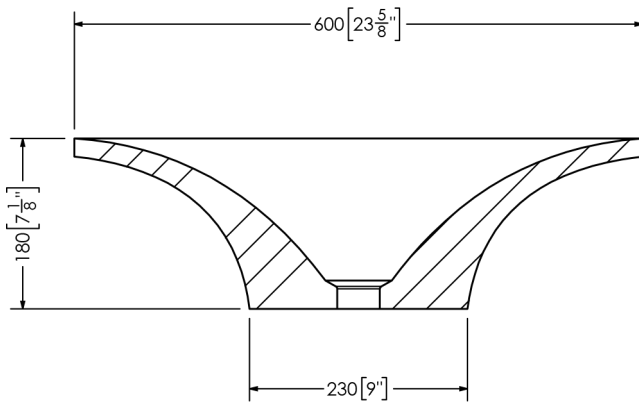

Ahri

SOPH-A1V Vessel Sink

SPECIFICATIONS

Material:	Mineral Glass Composite
Finish:	Satin Hand Finished
Dimension:	600mm x 380mm x 180mm
Weight:	8 kg (17 lbs)
Drain Opening:	Standard Drop-in
Available Options:	Colour Dua Pantone Matching