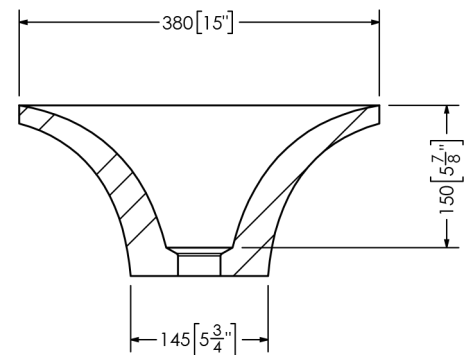

Ahri

SOPH-A1V Vessel Sink

SPECIFICATIONS

Material:	Mineral Glass Composite
Finish:	Satin Hand Finished
Dimension:	600mm x 380mm x 180mm
Weight:	8 kg (17 lbs)
Drain Opening:	Standard Drop-in
Available Options:	Colour Dua Pantone Matching