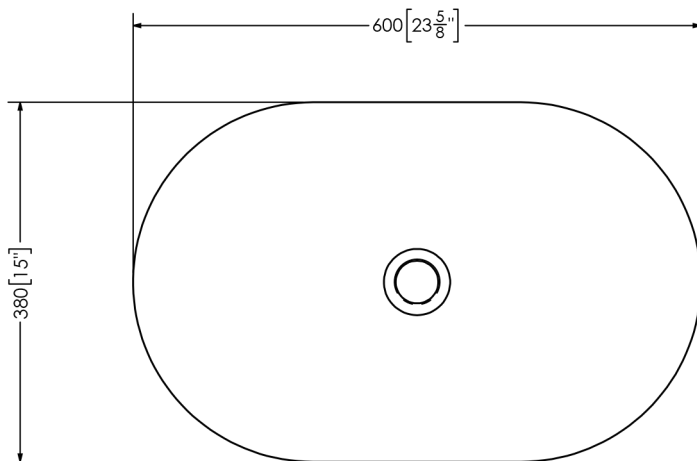

Ahri

SOPH-A1V Vessel Sink

SPECIFICATIONS

Material:	Mineral Glass Composite
Finish:	Satin Hand Finished
Dimension:	600mm x 380mm x 180mm
Weight:	8 kg (17 lbs)
Drain Opening:	Standard Drop-in
Available Options:	Colour Dua Pantone Matching