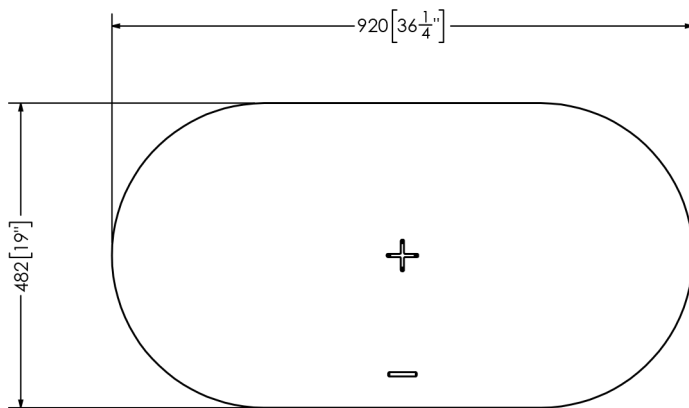

Ahri

SOPH-A1WM Wall Mounted Washbasin

SPECIFICATIONS

Material:	Mineral Glass Composite
Finish:	Satin Hand Finished
Dimension:	920mm x 482mm x 400mm
Weight:	26 kg (57 lbs)
Drain Opening:	SOPHSTONE + Drain
Available Options:	Colour Dua Pantone Matching

* SOPHSTONE + Drain has an integrated 1-1/2" threaded P-trap adapter.