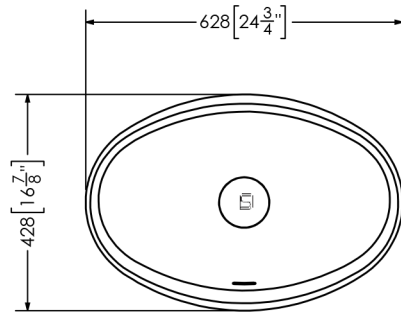

Marina

SOPH-M2FB FreeStanding Basin

SPECIFICATIONS

Material: Mineral Glass Composite
 Finish: Satin Hand Finished
 Dimension: 628mm x 428mm x 886mm
 Weight: 30 kg (66 lbs)
 Drain Opening: Obscure Cover
 Available Options: Colour Dua
 Pantone Matching