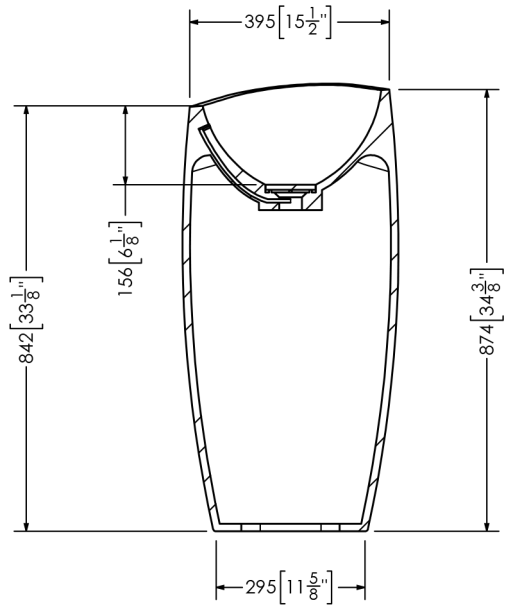

Marina

SOPH-M2FB FreeStanding Basin

SPECIFICATIONS

Material: Mineral Glass Composite
 Finish: Satin Hand Finished
 Dimension: 628mm x 428mm x 886mm
 Weight: 30 kg (66 lbs)
 Drain Opening: Obscure Cover
 Available Options: Colour Dua
 Pantone Matching