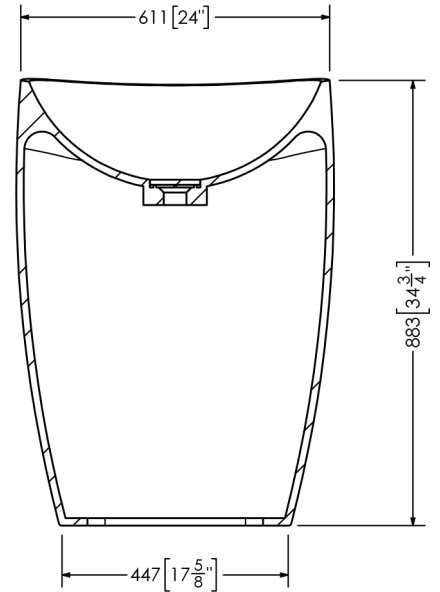

Marina

SOPH-M2FB FreeStanding Basin

SPECIFICATIONS

Material: Mineral Glass Composite
 Finish: Satin Hand Finished
 Dimension: 628mm x 428mm x 886mm
 Weight: 30 kg (66 lbs)
 Drain Opening: Obscure Cover
 Available Options: Colour Dua
 Pantone Matching