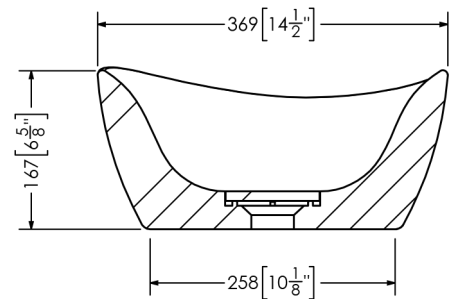

Marcela

SOPH-M3V Vessel Sink

SPECIFICATIONS

Material:	Mineral Glass Composite
Finish:	Satin Hand Finished
Dimension:	600mm x 370mm x 170mm
Weight:	13 kg (27 lbs)
Drain Opening:	Obscure Cover
Available Options:	Colour Dua Pantone Matching