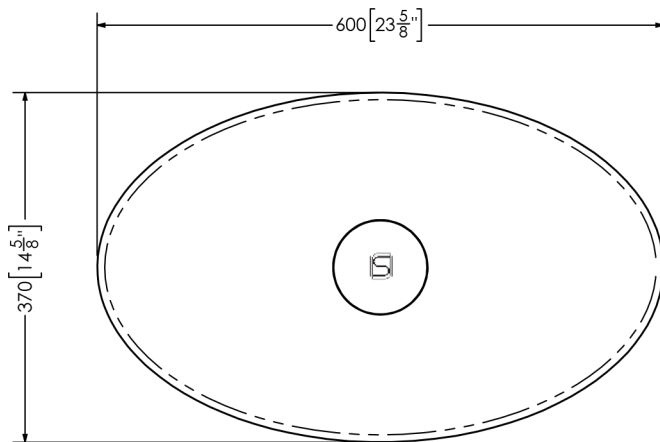

Marcela

SOPH-M3V Vessel Sink

SPECIFICATIONS

Material:	Mineral Glass Composite
Finish:	Satin Hand Finished
Dimension:	600mm x 370mm x 170mm
Weight:	13 kg (27 lbs)
Drain Opening:	Obscure Cover
Available Options:	Colour Dua Pantone Matching

* Obscure Cover requires a standard drop-in drain.