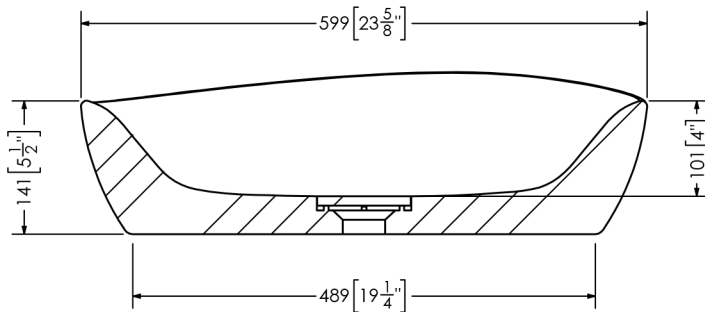

Marcela

SOPH-M3V Vessel Sink

SPECIFICATIONS

Material:	Mineral Glass Composite
Finish:	Satin Hand Finished
Dimension:	600mm x 370mm x 170mm
Weight:	13 kg (27 lbs)
Drain Opening:	Obscure Cover
Available Options:	Colour Dua Pantone Matching

* Obscure Cover requires a standard drop-in drain.