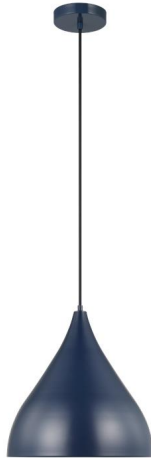

GENERATION LIGHTING

6645301-127: Medium Pendant

Collection: Oden

UPC #:785652123801

Finish: Navy (127)

Dimensions:

Diameter: 14" **Overall Height:** 152"
Width: 14" **Wire:** 144" (color/Black)
Height: 14" **Mounting Proc.:** Screw(s)
Weight: 3.9 lbs. **Connection:** Mounted To Box

Bulbs:

1 - Medium A19 75w Max. 120v - Not included

Features:

- This product may be mounted on a sloped ceiling
- Easily converts to LED with optional replacement lamps
- Meets Title 24 energy efficiency standards
- Title 24 compliant if used with Joint Appendix (JA8) approved light bulbs listed in the California Energy Commission Appliance database.

Material List:

1 Body - Steel - Navy
 1 Fabric Cord - Fabric - Black

Safety Listing:

Safety Listed for Damp Locations 

Instruction Sheets:

Trilingual (English, Spanish, and French) (ODEN_PEND)

Shade / Glass / Diffuser Details:

Part	Material	Finish	Quantity	Item Number	Length	Width	Height	Diameter	Fitter Diameter	Shade Top Length	Shade Top Width	Shade Top Diameter
Shade	Steel	Navy	1				14	14				

Backplate / Canopy Details:

Type	Height / Length	Width	Depth	Diameter	Outlet Box Up	Outlet Box Down
Canopy	1			4 7/8		