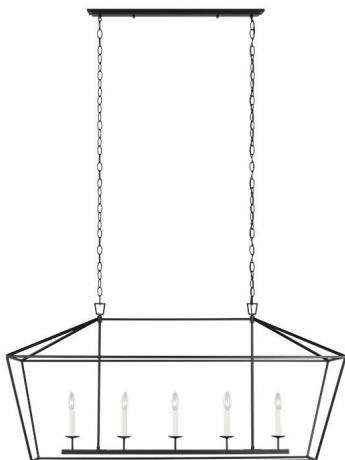

GENERATION LIGHTING

6692605EN-112: Five Light Medium Linear Chandelier Dimensions:

Length: 50"
Width: 16 7/8"
Height: 24 3/8"
Weight: 13.8 lbs.
Overall Height: 98 7/8"
Wire: 120" (color/Black)
Chain: 72"
Mounting Proc.: Screw Collar - Chain
Connection: Mounted To Box
Lumens: 350

Bulbs:

5 - LED Candelabra Torpedo 3.5w Max. 120v - included

Features:

- LED Bulbs are an efficient, versatile and durable light source that deliver exceptional performance.
- Meets Title 24 energy efficiency standards
- Title 24 compliant when used with included Joint Appendix (JA8) approved lamp.
- Supplied with wire pre-laced through chain

Collection: Dianna

Open, airy iron frame three-dimensional chandelier

Light bulbs included with fixture

Available in three finish options: Brushed Nickel, Midnight Black and Satin Brass

Assortment includes: 3-light mini lantern, 4-light small lantern, 5-light wide lantern and 5-light wide linear chandelier

Damp Rated

UPC #:785652088469

Finish: Midnight Black (112)

Material List:

1 Body - Steel - Midnight Black
2 Chain - Steel - Midnight Black

Safety Listing:

Safety Listed for Damp Locations

Backplate / Canopy Details: