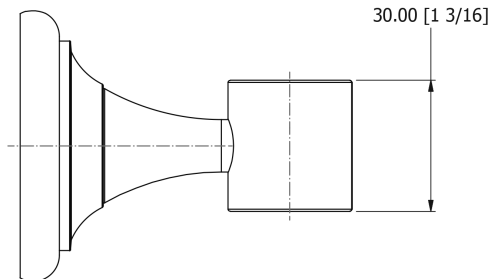

Specification Drawing

UK Customer Service

Leopold Street
Birmingham
B12 0UJ
Tel: +44 121 766 4200
Email: info@samuel-heath.com

US Customer Service

Federal I.D. No. 58-1504682
Email: usa@samuel-heath.com

Specification Enquiries

Design Centre Chelsea Harbour
1st Floor, North Dome, London
SW10 0XE
Tel: 020 7352 0249
Email: showroom@samuel-heath.com

1-05/09/2019