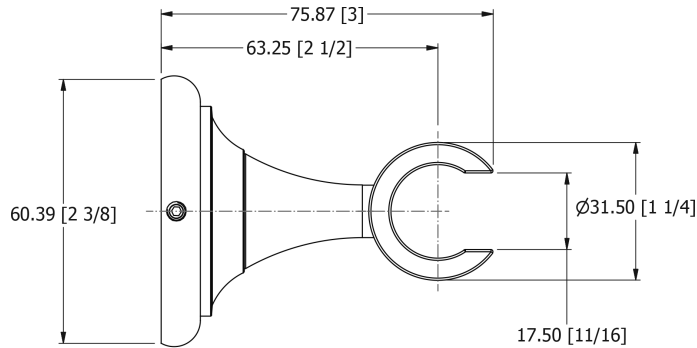

Specification Drawing

UK Customer Service

Leopold Street
Birmingham
B12 0UJ
Tel: +44 121 766 4200
Email: info@samuel-heath.com

US Customer Service

Federal I.D. No. 58-1504682
Email: usa@samuel-heath.com

Specification Enquiries

Design Centre Chelsea Harbour
1st Floor, North Dome, London
SW10 0XE
Tel: 020 7352 0249
Email: showroom@samuel-heath.com

1-05/09/2019