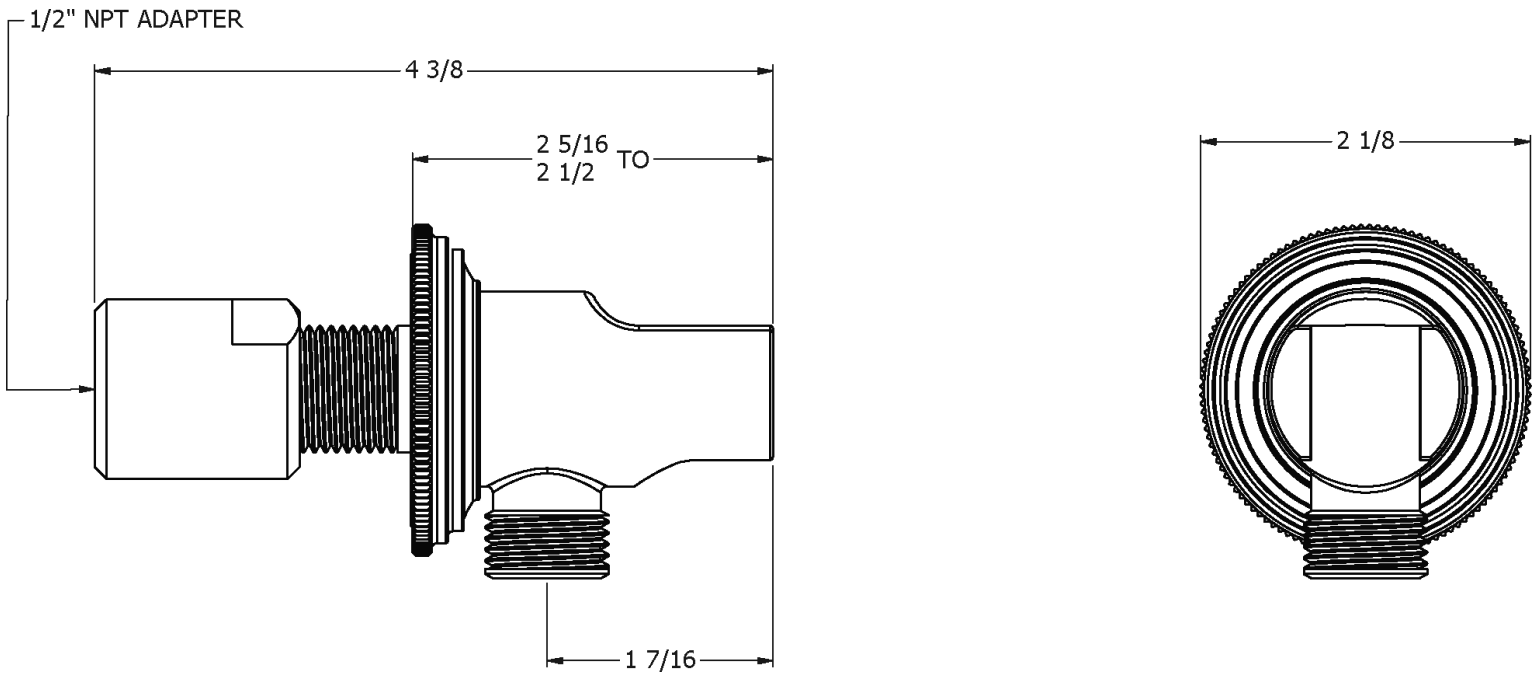

SAMUEL HEATH

Product Number: V666-A

Description: Wall outlet & bracket

Finishes Available

Chrome Plate

Polished Nickel

Non Lacquered
Brass

Antique Gold

Stainless Steel
Finish

City Bronze

Country Bronze

Brushed Gold
Gloss

Brushed Gold Matt

Brushed Gold
Unlacquered

Specification Drawing

UK Customer Service

Leopold Street
Birmingham
B12 0UJ
Tel: +44 121 766 4200
Email: info@samuel-heath.com

US Customer Service

Federal I.D. No. 58-1504682
Email: usa@samuel-heath.com

Specification Enquiries

Design Centre Chelsea Harbour
1st Floor, North Dome, London
SW10 0XE
Tel: 020 7352 0249
Email: showroom@samuel-heath.com

1-24/07/2020