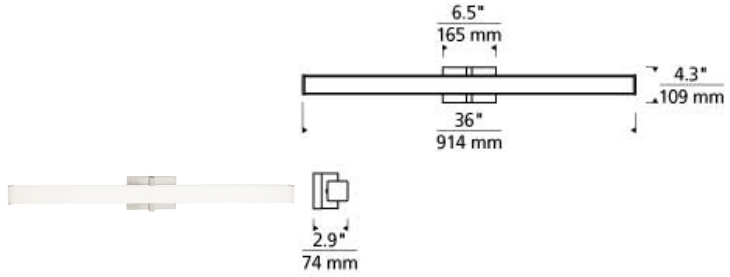

Ellis 36 Bath LED T20

DESCRIPTION

Sleek and stylish best describe the Ellis 36 bath vanity light from Tech Lighting. This contemporary light fixture features a clean design style that's offset by a number of die cast metal end-caps that add a pop of sophistication. Light pleasantly fills the bathroom and illuminate's vanities as light spills from three sides making for excellent light distribution. The Ellis is available in three contemporary finishes and can be mounted vertically or horizontally for added design versatility. Also included in the Ellis family is the Ellis Bath 24 and the Ellis Wall, simply search for the Ellis Bath 36 to find its closest relatives. Available lamping options include energy efficient integrated LED, all lamping options are fully-dimmable to create the desired ambiance in your special space. LED includes 36 watt, 1994.7 delivered lumen, 90 CRI, 3000K LED module. Dimmable with most LED compatible ELV and TRIAC dimmers. Mounts vertically or horizontally. ADA compliant.

WEIGHT

3.5-4lb / 1.59-1.81kg ±

chrome satin nickel

ORDERING INFORMATION

700BCELI	LENGTH (A)	FINISH	LAMP
36	36"	C CHROME S SATIN NICKEL	-LED930 LED 90 CRI 3000K 120V -LED930-277 LED 90 CRI 3000K 277V

Tech Lighting, L.L.C.