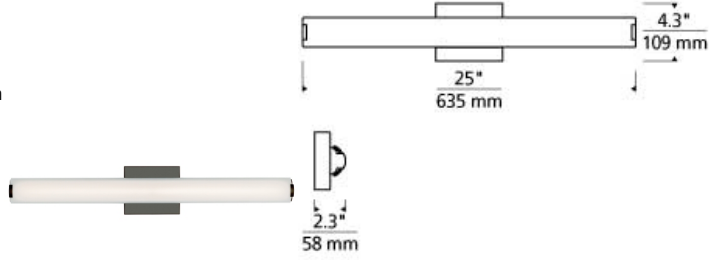

Finn 24 Bath

LED ADA T20

DESCRIPTION

The Finn Bath light by Tech Lighting is simply sophisticated with its sleek dome shaped acrylic diffuser. The Finn provides an ample amount of wide-angled task and ambient light through the acrylic diffuser. The Finn is available in two on-trend hardware finishes, Antique Bronze and Satin Nickel, each finish further enhances the modern beauty of the Finn bath light. The Finn Bath ships with your choice of efficient LED lamping both options are fully dimmable to create the desired ambiance in your unique space. The Finn scales at 24" in length and 4.3" in width making it ideal for bathroom lighting and vanity lighting. May be mounted vertically or horizontally. Includes 24 watt, 1252 delivered lumens. Dimmable with low-voltage electronic dimmer. May be mounted horizontally and vertically. ADA compliant.

INSTALLATION

This product can mount to either a 4" square electrical box with round plaster ring or an octagonal electrical box (not included).

WEIGHT

1.5-2lb / 0.68-0.91kg ±

24" bronze 24" satin nickel

ORDERING INFORMATION