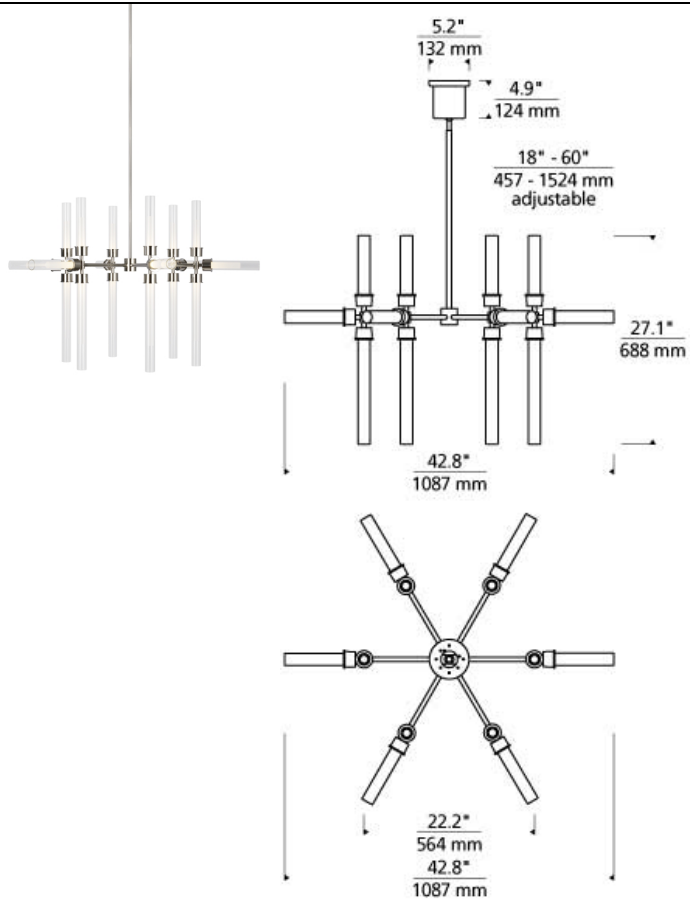

Linger 18-Light Chandelier LED

DESCRIPTION

Tech Lighting's Linger collection is designed with eighteen LED lights shaped by acrylic cylinders illuminating in multiple directions. Available in polished nickel and natural brass that will slowly patina for a timeless look, creating a beautiful statement piece for your dining room, living room and foyer. Complete the look with more Linger chandelier and wall sconce options. Lamping options are compatible with most dimmers. Refer to the Dimming Chart for more information. Includes 61.2 watts, 6994.3 total delivered lumens, 3000K LED modules. Dimmable with most LED compatible ELV and TRIAC dimmers. Includes (4) 12" and (2) 6" rigid stems in coordinating finish. Can be installed on a sloped ceiling up to 45°.

WEIGHT

16-16lb / 7.26-7.26kg ±

ORDERING INFORMATION

700LNG	SHAPE OR SIZE	FINISH	LAMP
18	18-LIGHT CHANDELIER	NB NATURAL BRASS N POLISHED NICKEL	-LED930 INTEGRATED LED 90 CRI 3000K 120V (T20/T24)

This product can mount to either a 4" square electrical box with round plaster ring or an octagon electrical box.

700 LNG _____
FIXTURE TYPE: _____
JOB NAME: _____
NOTES: _____