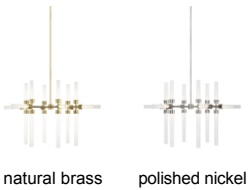

Linger 18-Light Chandelier LED

DESCRIPTION

Tech Lighting's Linger collection is designed with eighteen LED lights shaped by acrylic cylinders illuminating in multiple directions. Available in polished nickel and natural brass that will slowly patina for a timeless look, creating a beautiful statement piece for your dining room, living room and foyer. Complete the look with more Linger chandelier and wall sconce options. Lamping options are compatible with most dimmers. Refer to the Dimming Chart for more information. Includes 61.2 watts, 6994.3 total delivered lumens, 3000K LED modules. Dimmable with most LED compatible ELV and TRIAC dimmers. Includes (4) 12" and (2) 6" rigid stems in coordinating finish. Can be installed on a sloped ceiling up to 45°.

WEIGHT

16-16lb / 7.26-7.26kg ±

ORDERING INFORMATION

700LNG	SHAPE OR SIZE	FINISH	LAMP
18	18-LIGHT CHANDELIER	NB NATURAL BRASS N POLISHED NICKEL	-LED930 INTEGRATED LED 90 CRI 3000K 120V (T20/T24)

This product can mount to either a 4" square electrical box with round plaster ring or an octagon electrical box.